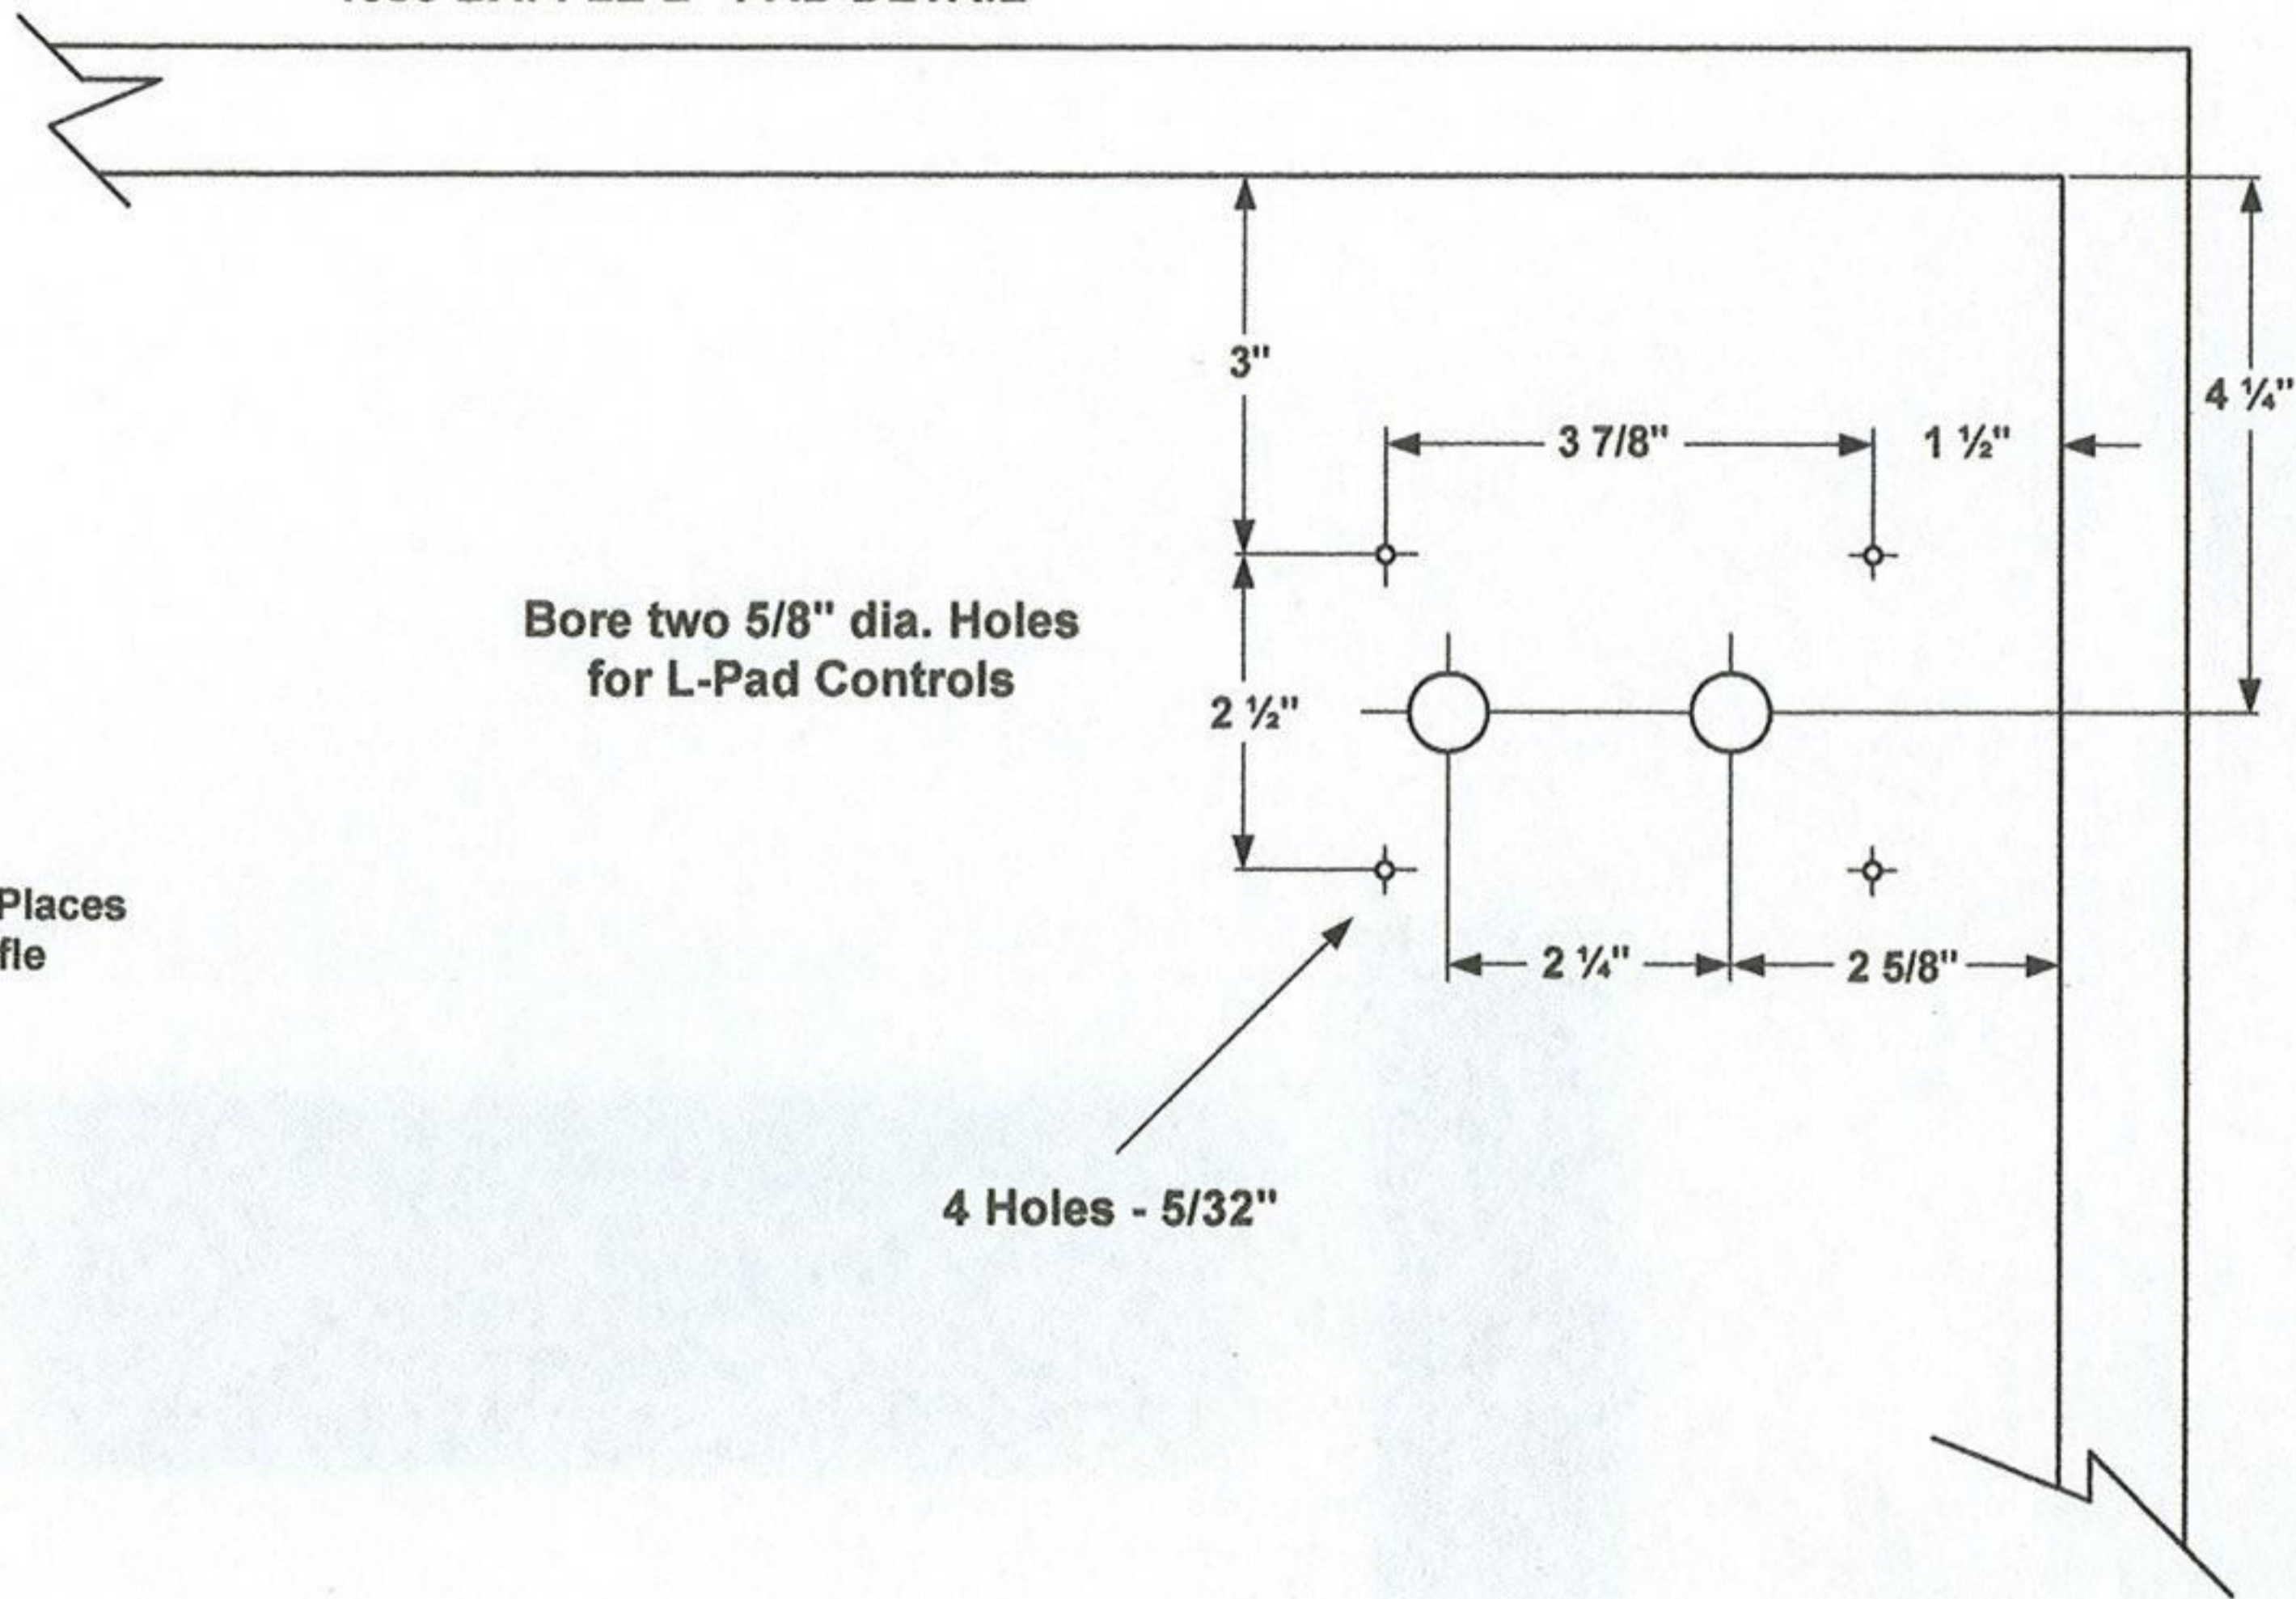

4355 BAFFLE - DETAIL #1

4355 BAFFLE - DETAIL #2

4355 BAFFLE - DETAIL #3

**4355 BAFFLE - DETAIL #4
GRILLE MOUNT VELCRO TABS**

**ALL TABS ARE 1" X 3/4" - SELF ADHESIVE BACK
AND STAPLED TO BAFFLE**

4355 BRACING DETAIL #1

4355 BRACING DETAIL #2

4355 CABINET REAR DETAIL

4365 BAFFLE L - PAD DETAIL

4365
INTERNAL STEEL
SUPPORT BRACKET

Bore two 5/8" dia. Holes
for L-Pad Controls

4 Holes - 5/32"

4355 CABINET BOTTOM VIEW
SUPPORT BRACKET DETAILS

4355 CABINET BOTTOM VIEW
CABINET BASE

4355 GRILLE OVERLAY

4355
Right Side Cutaway
Layer One

4355
Right Side Cutaway
Layer Two

4355 TOP CUTAWAY LAYER #1

4355 TOP CUTAWAY LAYER #2

4355 CABINET REAR DETAIL

4355 BAFFLE L - PAD DETAIL

4355 LOWER GRILLE
GRILLE BASE WITH STANDOFFS MOUNTED

TOP RAIL - 9/16" WIDE
AT BASE - 1/2" HIGH

SIDE POST
1" WIDE

CORNER POST
ANGLE CUT ON TWO
ADJACENT SIDES
1 1/2" SQUARE AT BASE

4355 LOWER GRILLE
TOP RAIL INSTALLED