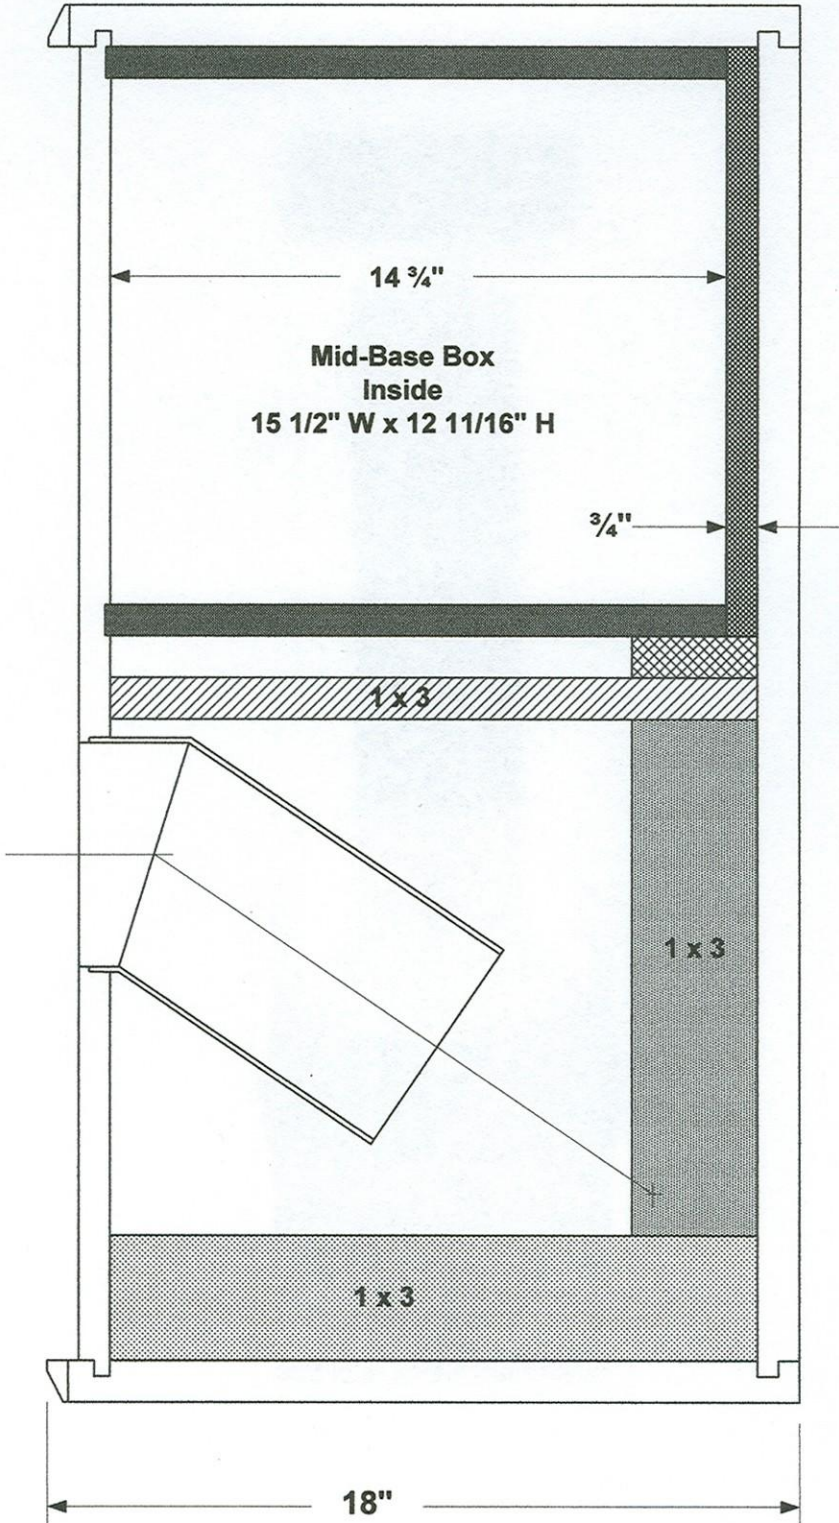

4355 BAFFLE - DETAIL #1

4355 BAFFLE - DETAIL #2

4355 BAFFLE - DETAIL #3

**4355 BAFFLE - DETAIL #4
GRILLE MOUNT VELCRO TABS**

**ALL TABS ARE 1" X 3/4" - SELF ADHESIVE BACK
AND STAPLED TO BAFFLE**

4355 BRACING DETAIL #1

4355 BRACING DETAIL #2

4355 CABINET REAR DETAIL

4365 BAFFLE L - PAD DETAIL

4365
INTERNAL STEEL
SUPPORT BRACKET

Bore two 5/8" dia. Holes
for L-Pad Controls

4 Holes - 5/32"

4355 CABINET BOTTOM VIEW
SUPPORT BRACKET DETAILS

4355 CABINET BOTTOM VIEW
CABINET BASE

4355 GRILLE OVERLAY

4355
Right Side Cutaway
Layer One

4355
Right Side Cutaway
Layer Two

4355 TOP CUTAWAY LAYER #1

4355 TOP CUTAWAY LAYER #2

4355 CABINET REAR DETAIL

4355 BAFFLE L - PAD DETAIL

4355 LOWER GRILLE
GRILLE BASE WITH STANDOFFS MOUNTED

TOP RAIL - 9/16" WIDE
AT BASE - 1/2" HIGH

SIDE POST
1" WIDE

CORNER POST
ANGLE CUT ON TWO
ADJACENT SIDES
1 1/2" SQUARE AT BASE

4355 LOWER GRILLE
TOP RAIL INSTALLED