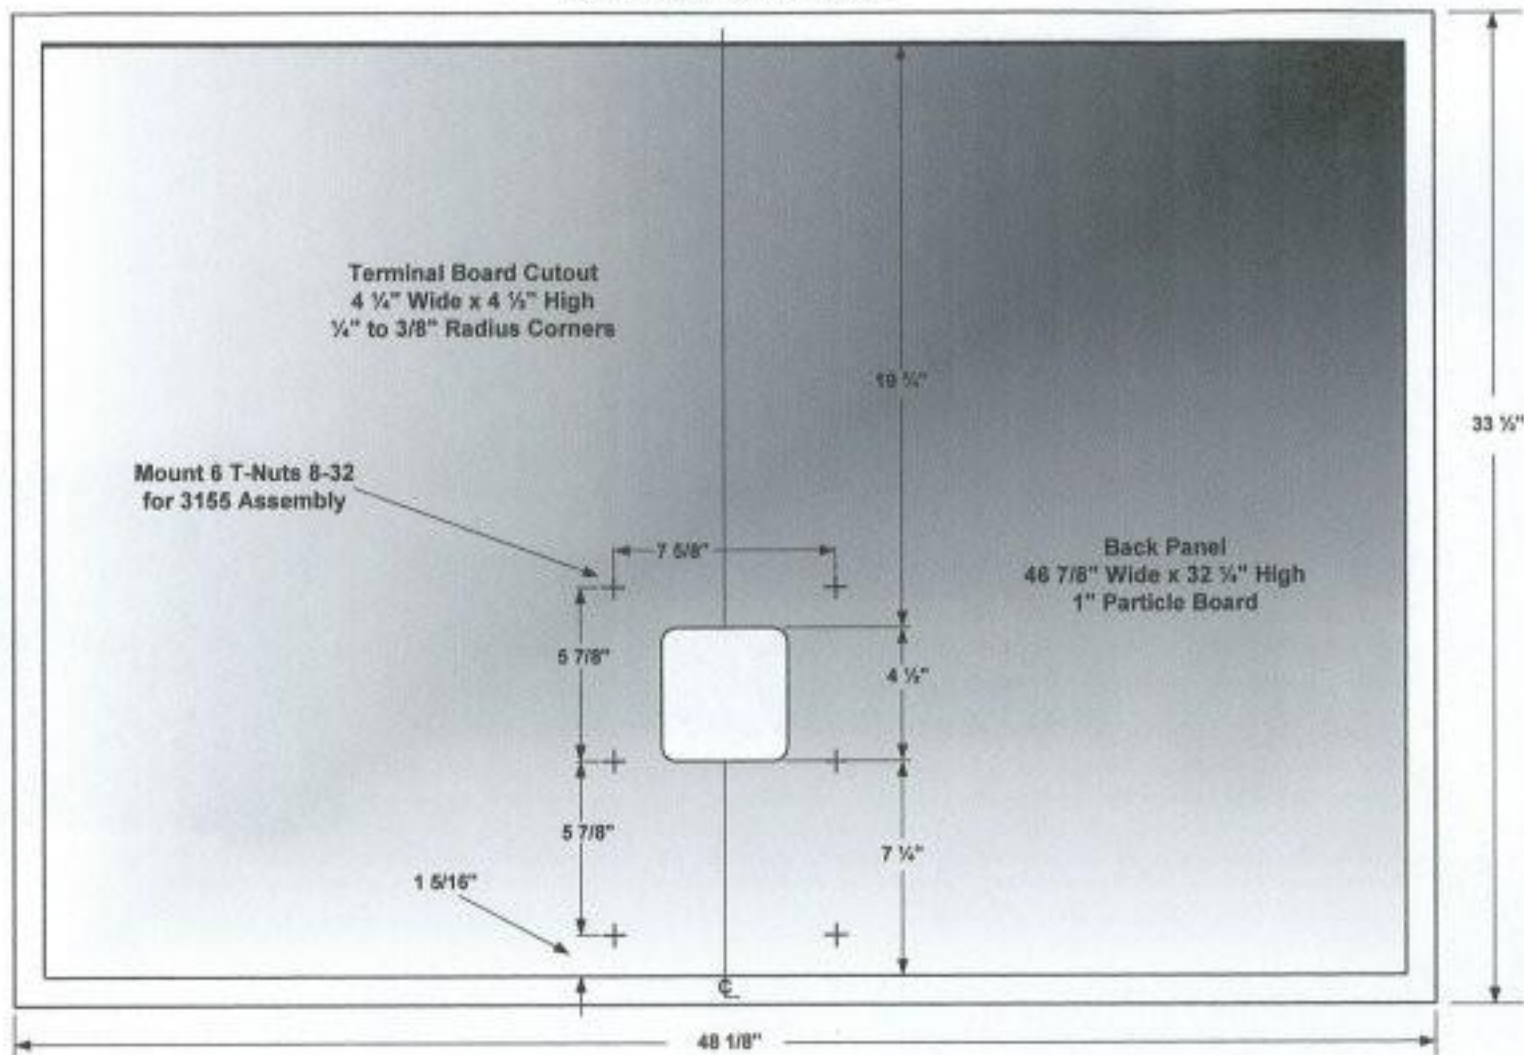

4355 BAFFLE - DETAIL #1

4355 BAFFLE - DETAIL #2

4355 BAFFLE - DETAIL #3

**4355 BAFFLE - DETAIL #4
GRILLE MOUNT VELCRO TABS**

**ALL TABS ARE 1" X 3/4" - SELF ADHESIVE BACK
AND STAPLED TO BAFFLE**

4355 BRACING DETAIL #1

4355 BRACING DETAIL #2

4355 CABINET REAR DETAIL

4365 BAFFLE L - PAD DETAIL

4365
INTERNAL STEEL
SUPPORT BRACKET

Bore two 5/8" dia. Holes
for L-Pad Controls

4 Holes - 5/32"

4355 CABINET BOTTOM VIEW
SUPPORT BRACKET DETAILS

4355 LOWER GRILLE
GRILLE BASE WITH STANDOFFS MOUNTED

TOP RAIL - 9/16" WIDE
AT BASE - 1/2" HIGH

SIDE POST
1" WIDE

CORNER POST
ANGLE CUT ON TWO
ADJACENT SIDES
1 1/2" SQUARE AT BASE

4355 LOWER GRILLE
TOP RAIL INSTALLED

4355 UPPER GRILLE
STAND OFFS AND TOP RAIL INSTALLED

**4355 CABINET
MID-BASE BOX MOUNTING**

**THE BOX IS GLUED INTO A 1/4" DEEP x 3/4" WIDE
DADO CUT INTO THE BAFFLE.**

Port dimensions