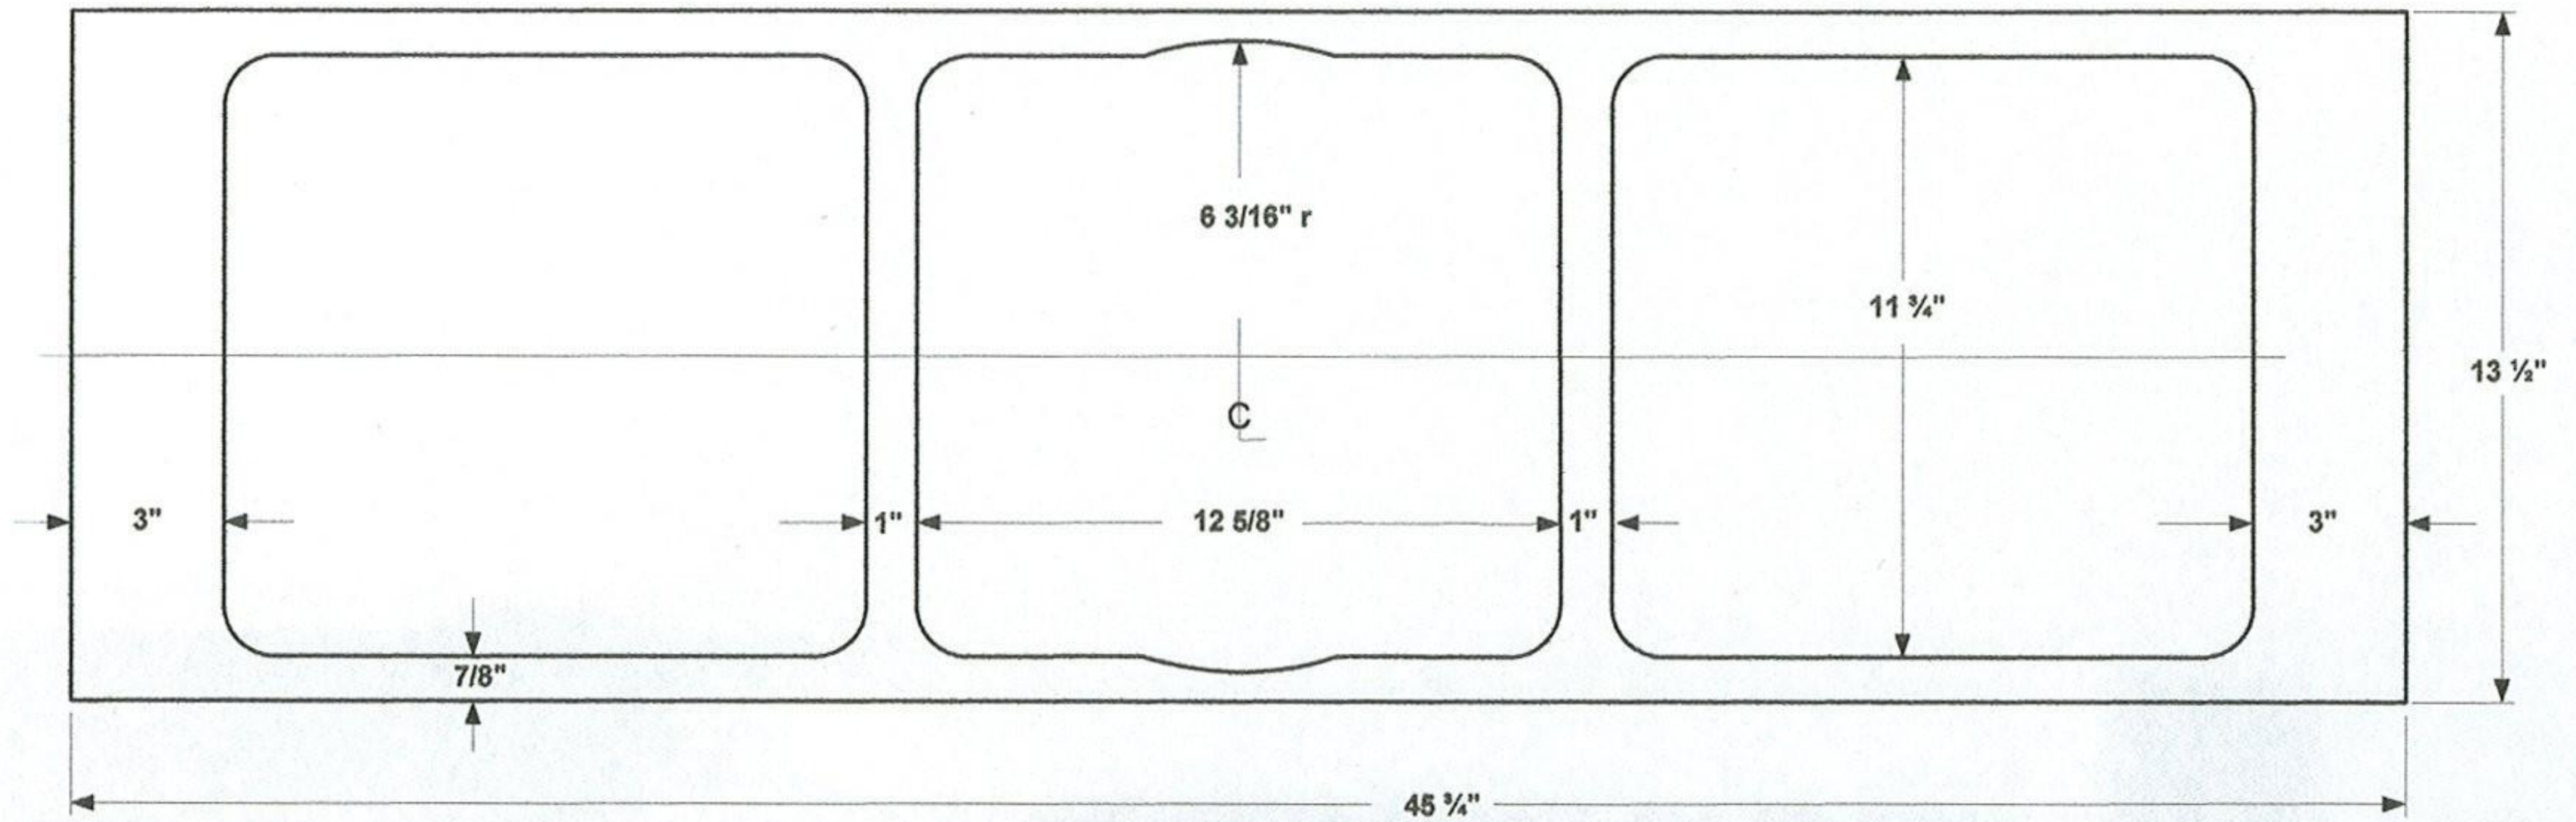

4355 UPPER GRILLE
GRILLE BASE 5/8" PARTICLE BOARD