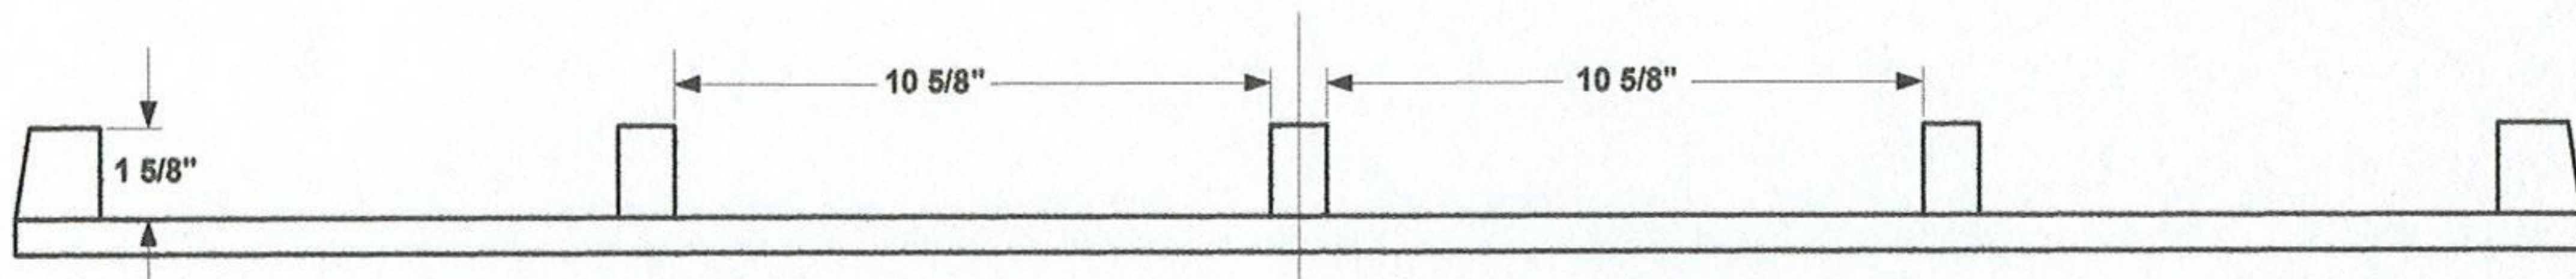

4355 LOWER GRILLE
GRILLE BASE WITH STANDOFFS MOUNTED

TOP RAIL - 9/16" WIDE
AT BASE - 1/2" HIGH

SIDE POST
1" WIDE

CORNER POST
ANGLE CUT ON TWO
ADJACENT SIDES
1 1/2" SQUARE AT BASE

4355 LOWER GRILLE
TOP RAIL INSTALLED