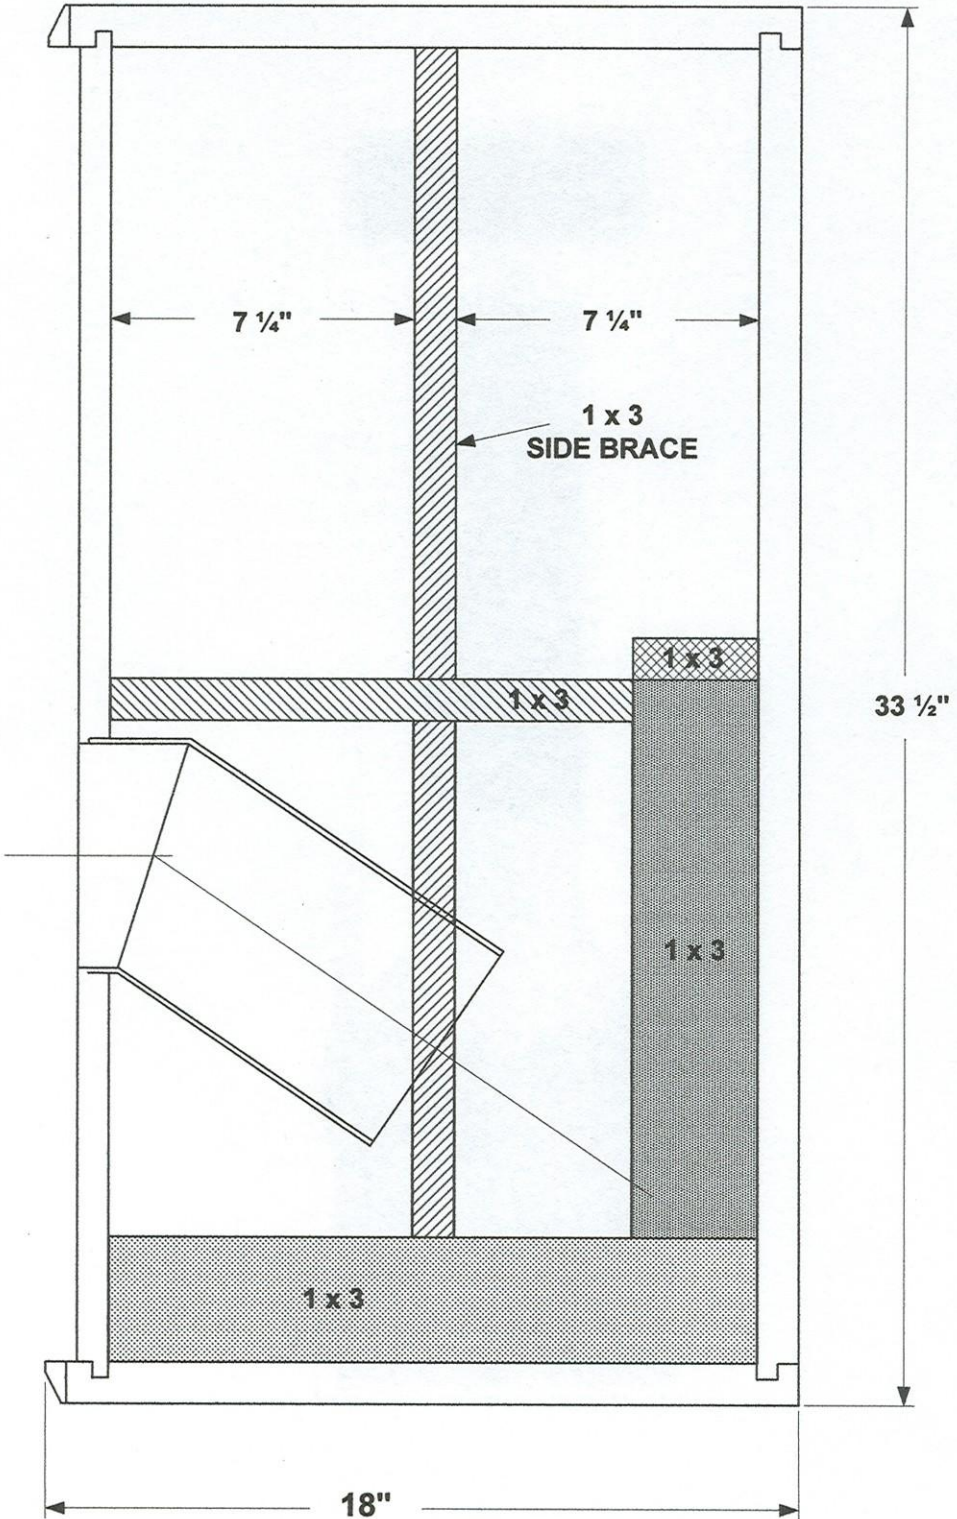

4355 BAFFLE - DETAIL #1

4355 BAFFLE - DETAIL #2

4355 BAFFLE - DETAIL #3

**4355 BAFFLE - DETAIL #4
GRILLE MOUNT VELCRO TABS**

**ALL TABS ARE 1" X 3/4" - SELF ADHESIVE BACK
AND STAPLED TO BAFFLE**

4355 BRACING DETAIL #1

4355 BRACING DETAIL #2

4355 CABINET REAR DETAIL

4365 BAFFLE L - PAD DETAIL

4365
INTERNAL STEEL
SUPPORT BRACKET

Bore two 5/8" dia. Holes
for L-Pad Controls

4 Holes - 5/32"

4355 CABINET BOTTOM VIEW
SUPPORT BRACKET DETAILS

4355 CABINET BOTTOM VIEW
CABINET BASE

4355 GRILLE OVERLAY

4355
Right Side Cutaway
Layer One

4355
Right Side Cutaway
Layer Two

4355 TOP CUTAWAY LAYER #1

4355 TOP CUTAWAY LAYER #2

4355 CABINET REAR DETAIL

4355 BAFFLE L - PAD DETAIL

4355 LOWER GRILLE
GRILLE BASE WITH STANDOFFS MOUNTED

TOP RAIL - 9/16" WIDE
AT BASE - 1/2" HIGH

SIDE POST
1" WIDE

CORNER POST
ANGLE CUT ON TWO
ADJACENT SIDES
1 1/2" SQUARE AT BASE

4355 LOWER GRILLE
TOP RAIL INSTALLED