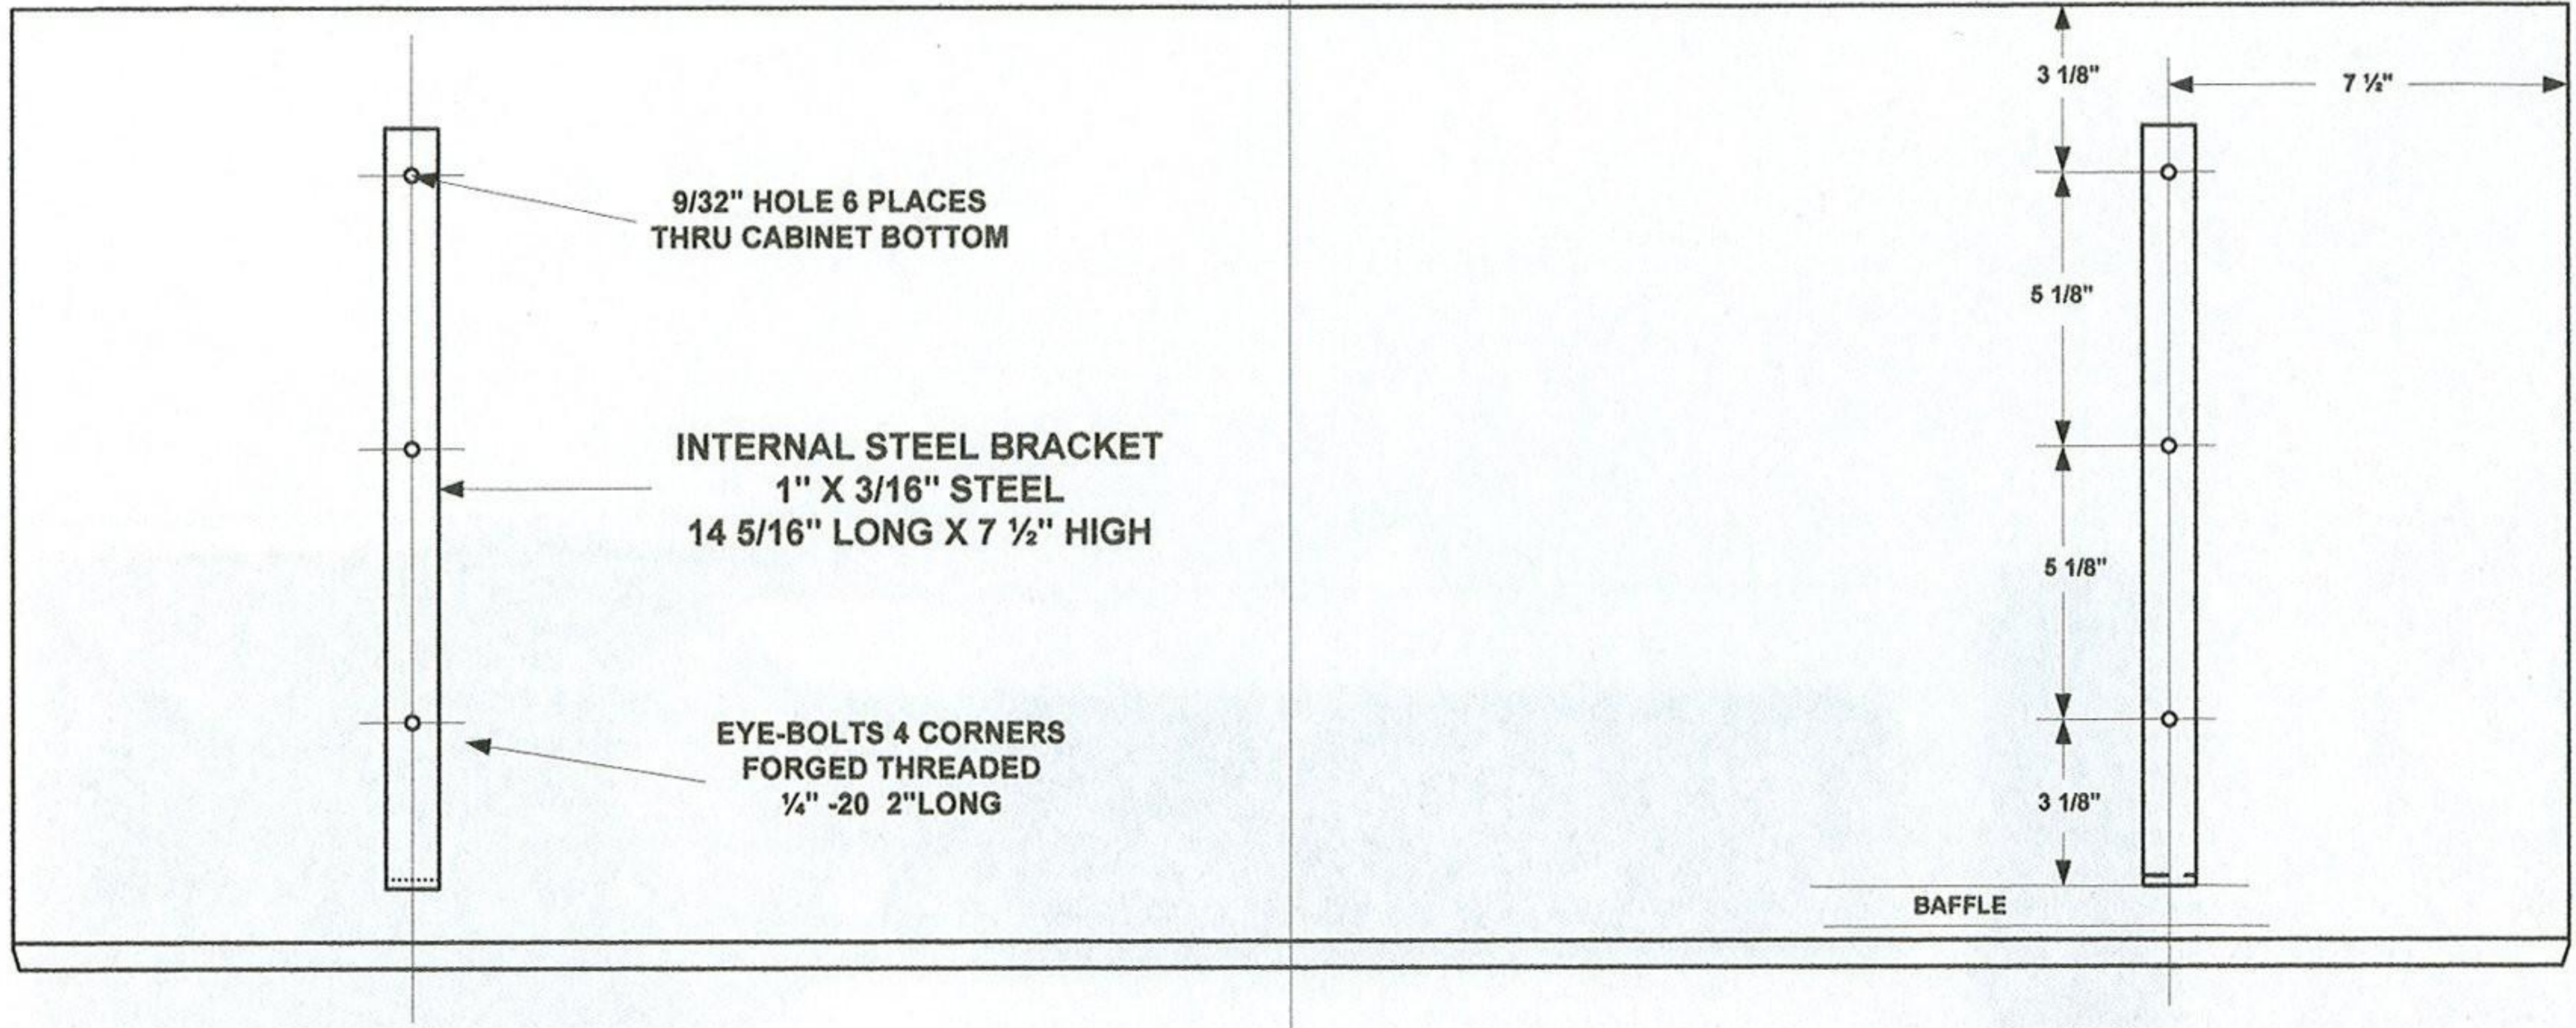

4355 CABINET BOTTOM VIEW
SUPPORT BRACKET DETAILS