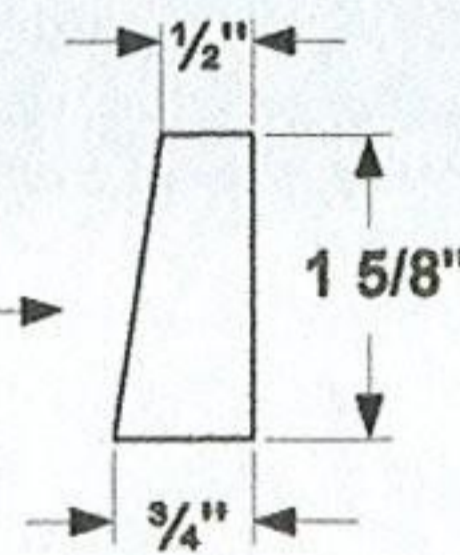

4355
INTERNAL STEEL
SUPPORT BRACKET

4355 CABINET BOTTOM VIEW
SUPPORT BRACKET DETAILS

4355 CABINET BOTTOM VIEW
CABINET BASE

4355 GRILLE OVERLAY

4355 LOWER GRILLE
GRILLE BASE 5/8" PARTICLE BOARD

4355 UPPER GRILLE
GRILLE BASE 5/8" PARTICLE BOARD

4355 LOWER GRILLE
GRILLE BASE WITH STANDOFFS MOUNTED

TOP RAIL - 9/16" WIDE
AT BASE - 1/2" HIGH

SIDE POST
1" WIDE

CORNER POST
ANGLE CUT ON TWO
ADJACENT SIDES
1 1/2" SQUARE AT BASE

4355 LOWER GRILLE
TOP RAIL INSTALLED