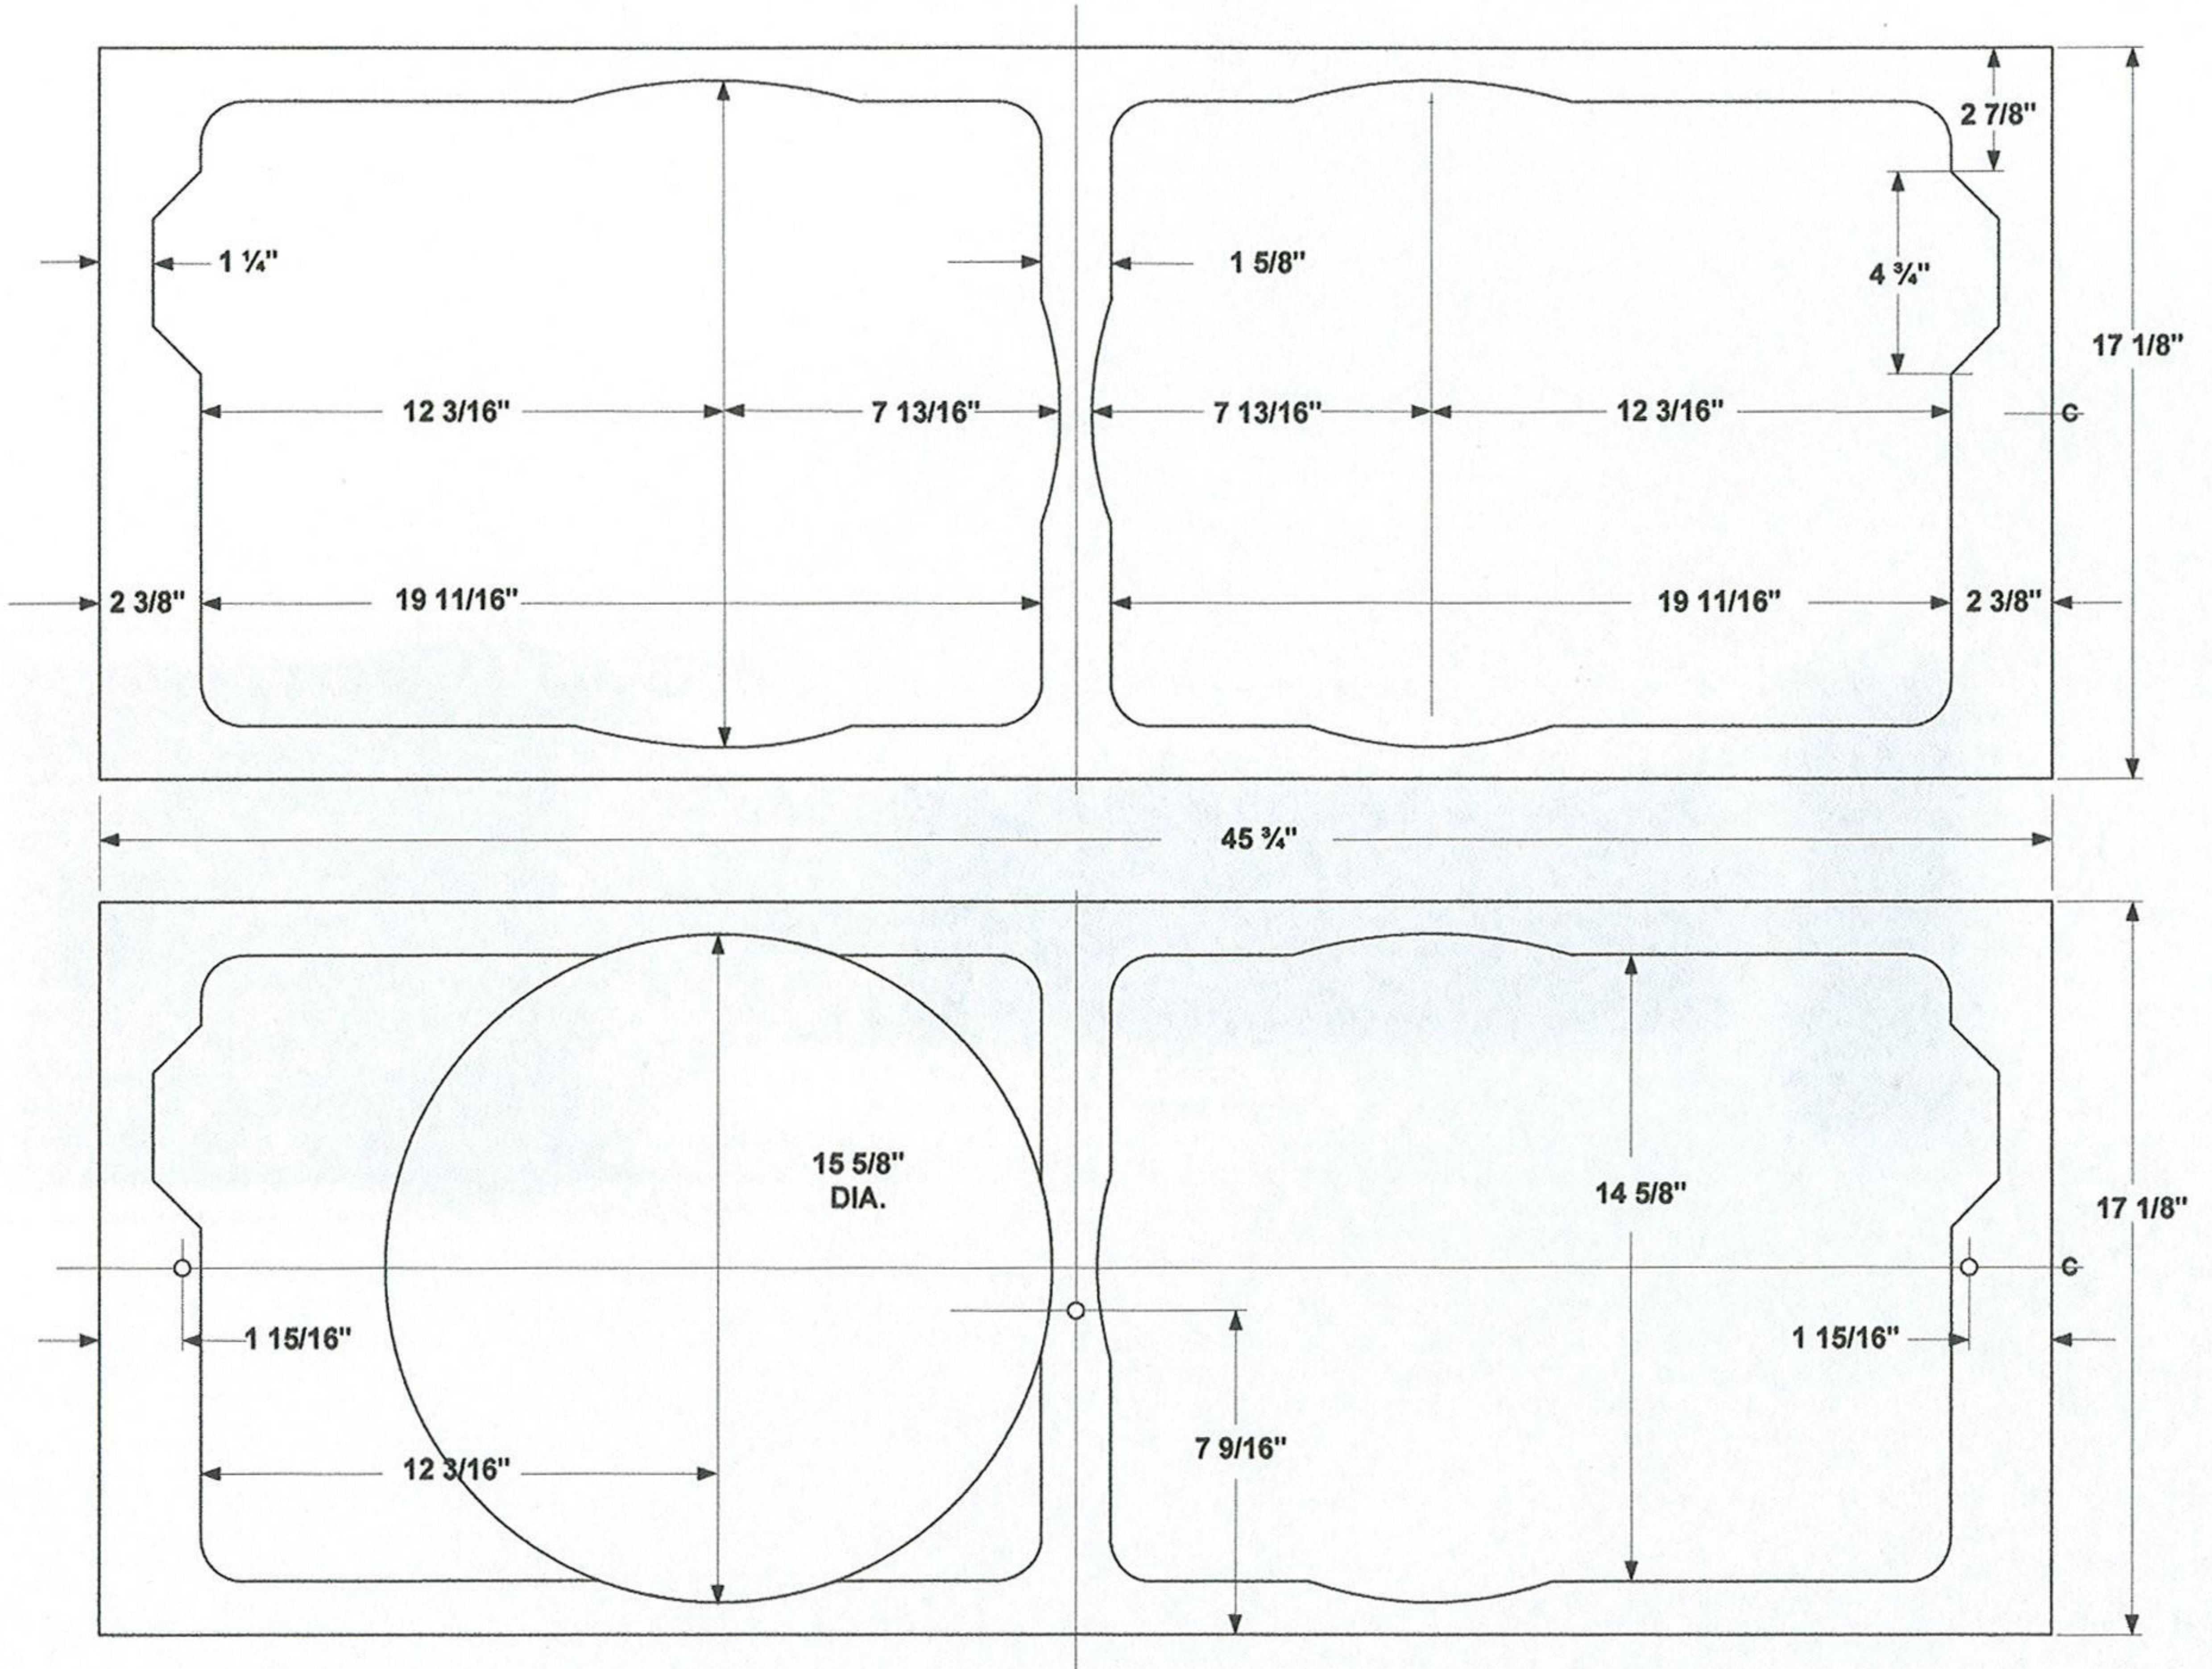

4355 LOWER GRILLE
GRILLE BASE 5/8" PARTICLE BOARD