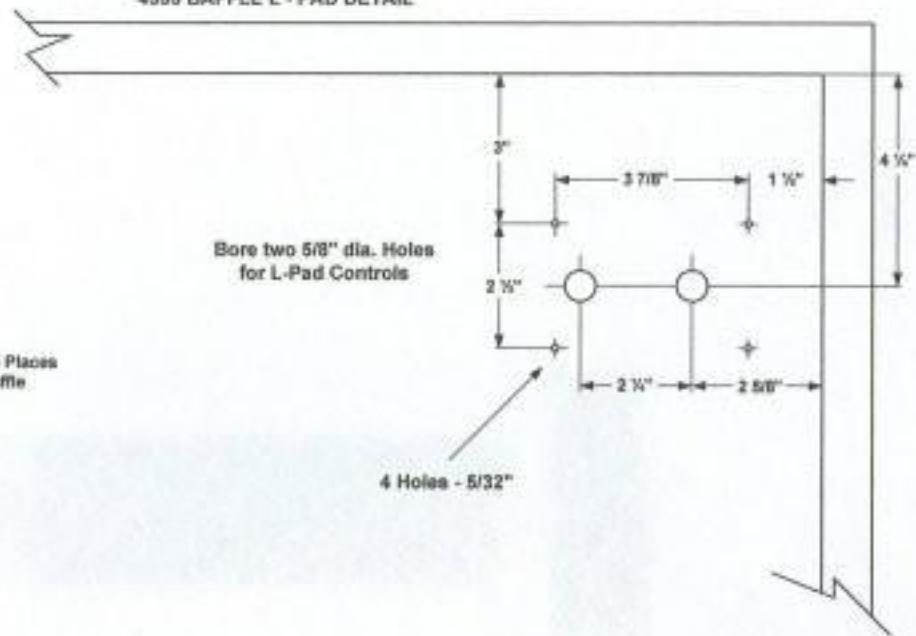

4355 BAFFLE - DETAIL #1

4355 BAFFLE - DETAIL #2

4355 BAFFLE - DETAIL #3

**4355 BAFFLE - DETAIL #4
GRILLE MOUNT VELCRO TABS**

**ALL TABS ARE 1" X 3/4" - SELF ADHESIVE BACK
AND STAPLED TO BAFFLE**

4355 BRACING DETAIL #1

4355 BRACING DETAIL #2

4355 CABINET REAR DETAIL

4365 BAFFLE L - PAD DETAIL

4365
INTERNAL STEEL
SUPPORT BRACKET

Bore two 5/8" dia. Holes
for L-Pad Controls

4 Holes - 5/32"

4355 CABINET BOTTOM VIEW
SUPPORT BRACKET DETAILS

4355 LOWER GRILLE
GRILLE BASE WITH STANDOFFS MOUNTED

TOP RAIL - 9/16" WIDE
AT BASE - 1/2" HIGH

SIDE POST
1" WIDE

CORNER POST
ANGLE CUT ON TWO
ADJACENT SIDES
1 1/2" SQUARE AT BASE

4355 LOWER GRILLE
TOP RAIL INSTALLED