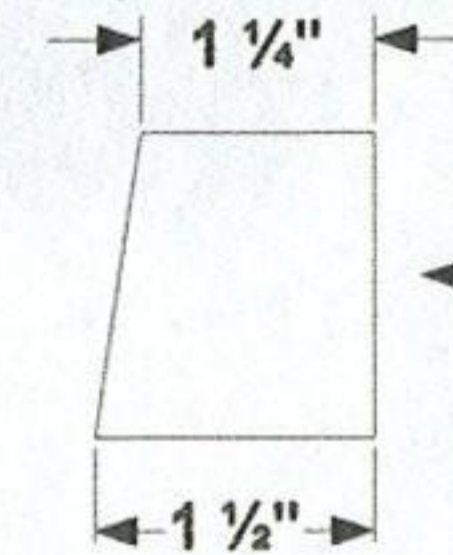

4355 LOWER GRILLE
GRILLE BASE WITH STANDOFFS MOUNTED

TOP RAIL - 9/16" WIDE
AT BASE - 1/2" HIGH

SIDE POST
1" WIDE

CORNER POST
ANGLE CUT ON TWO
ADJACENT SIDES
1 1/2" SQUARE AT BASE

4355 LOWER GRILLE
TOP RAIL INSTALLED

4355 UPPER GRILLE
STAND OFFS AND TOP RAIL INSTALLED

**4355 CABINET
MID-BASE BOX MOUNTING**

**THE BOX IS GLUED INTO A 1/4" DEEP x 3/4" WIDE
DADO CUT INTO THE BAFFLE.**

Port dimensions