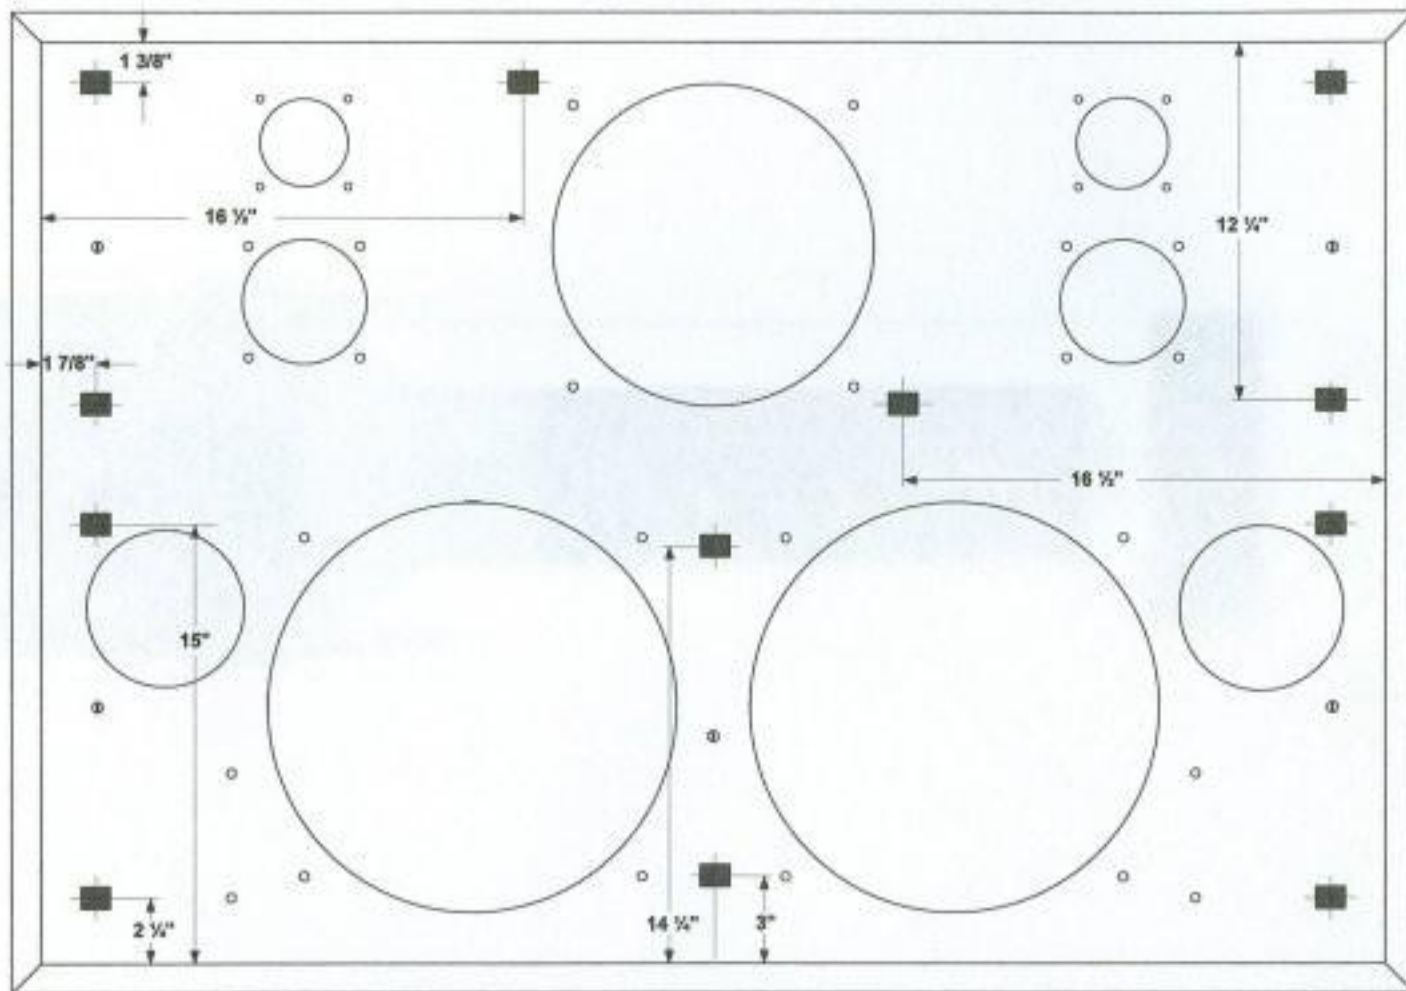

4355 BAFFLE - DETAIL #1

4355 BAFFLE - DETAIL #2

4355 BAFFLE - DETAIL #3

**4355 BAFFLE - DETAIL #4
GRILLE MOUNT VELCRO TABS**

**ALL TABS ARE 1" X 3/4" - SELF ADHESIVE BACK
AND STAPLED TO BAFFLE**

4355 BRACING DETAIL #1

4355 BRACING DETAIL #2

4355 CABINET REAR DETAIL

4365 BAFFLE L - PAD DETAIL

4365
INTERNAL STEEL
SUPPORT BRACKET

Bore two 5/8" dia. Holes
for L-Pad Controls

4 Holes - 5/32"

4355 CABINET BOTTOM VIEW
SUPPORT BRACKET DETAILS

4355 CABINET BOTTOM VIEW
CABINET BASE

4355 GRILLE OVERLAY

4355
Right Side Cutaway
Layer One

4355
Right Side Cutaway
Layer Two

4355 TOP CUTAWAY LAYER #1

4355 TOP CUTAWAY LAYER #2

4355 CABINET REAR DETAIL

4355 BAFFLE L - PAD DETAIL

4355 LOWER GRILLE
GRILLE BASE WITH STANDOFFS MOUNTED

TOP RAIL - 9/16" WIDE
AT BASE - 1/2" HIGH

SIDE POST
1" WIDE

CORNER POST
ANGLE CUT ON TWO
ADJACENT SIDES
1 1/2" SQUARE AT BASE

4355 LOWER GRILLE
TOP RAIL INSTALLED