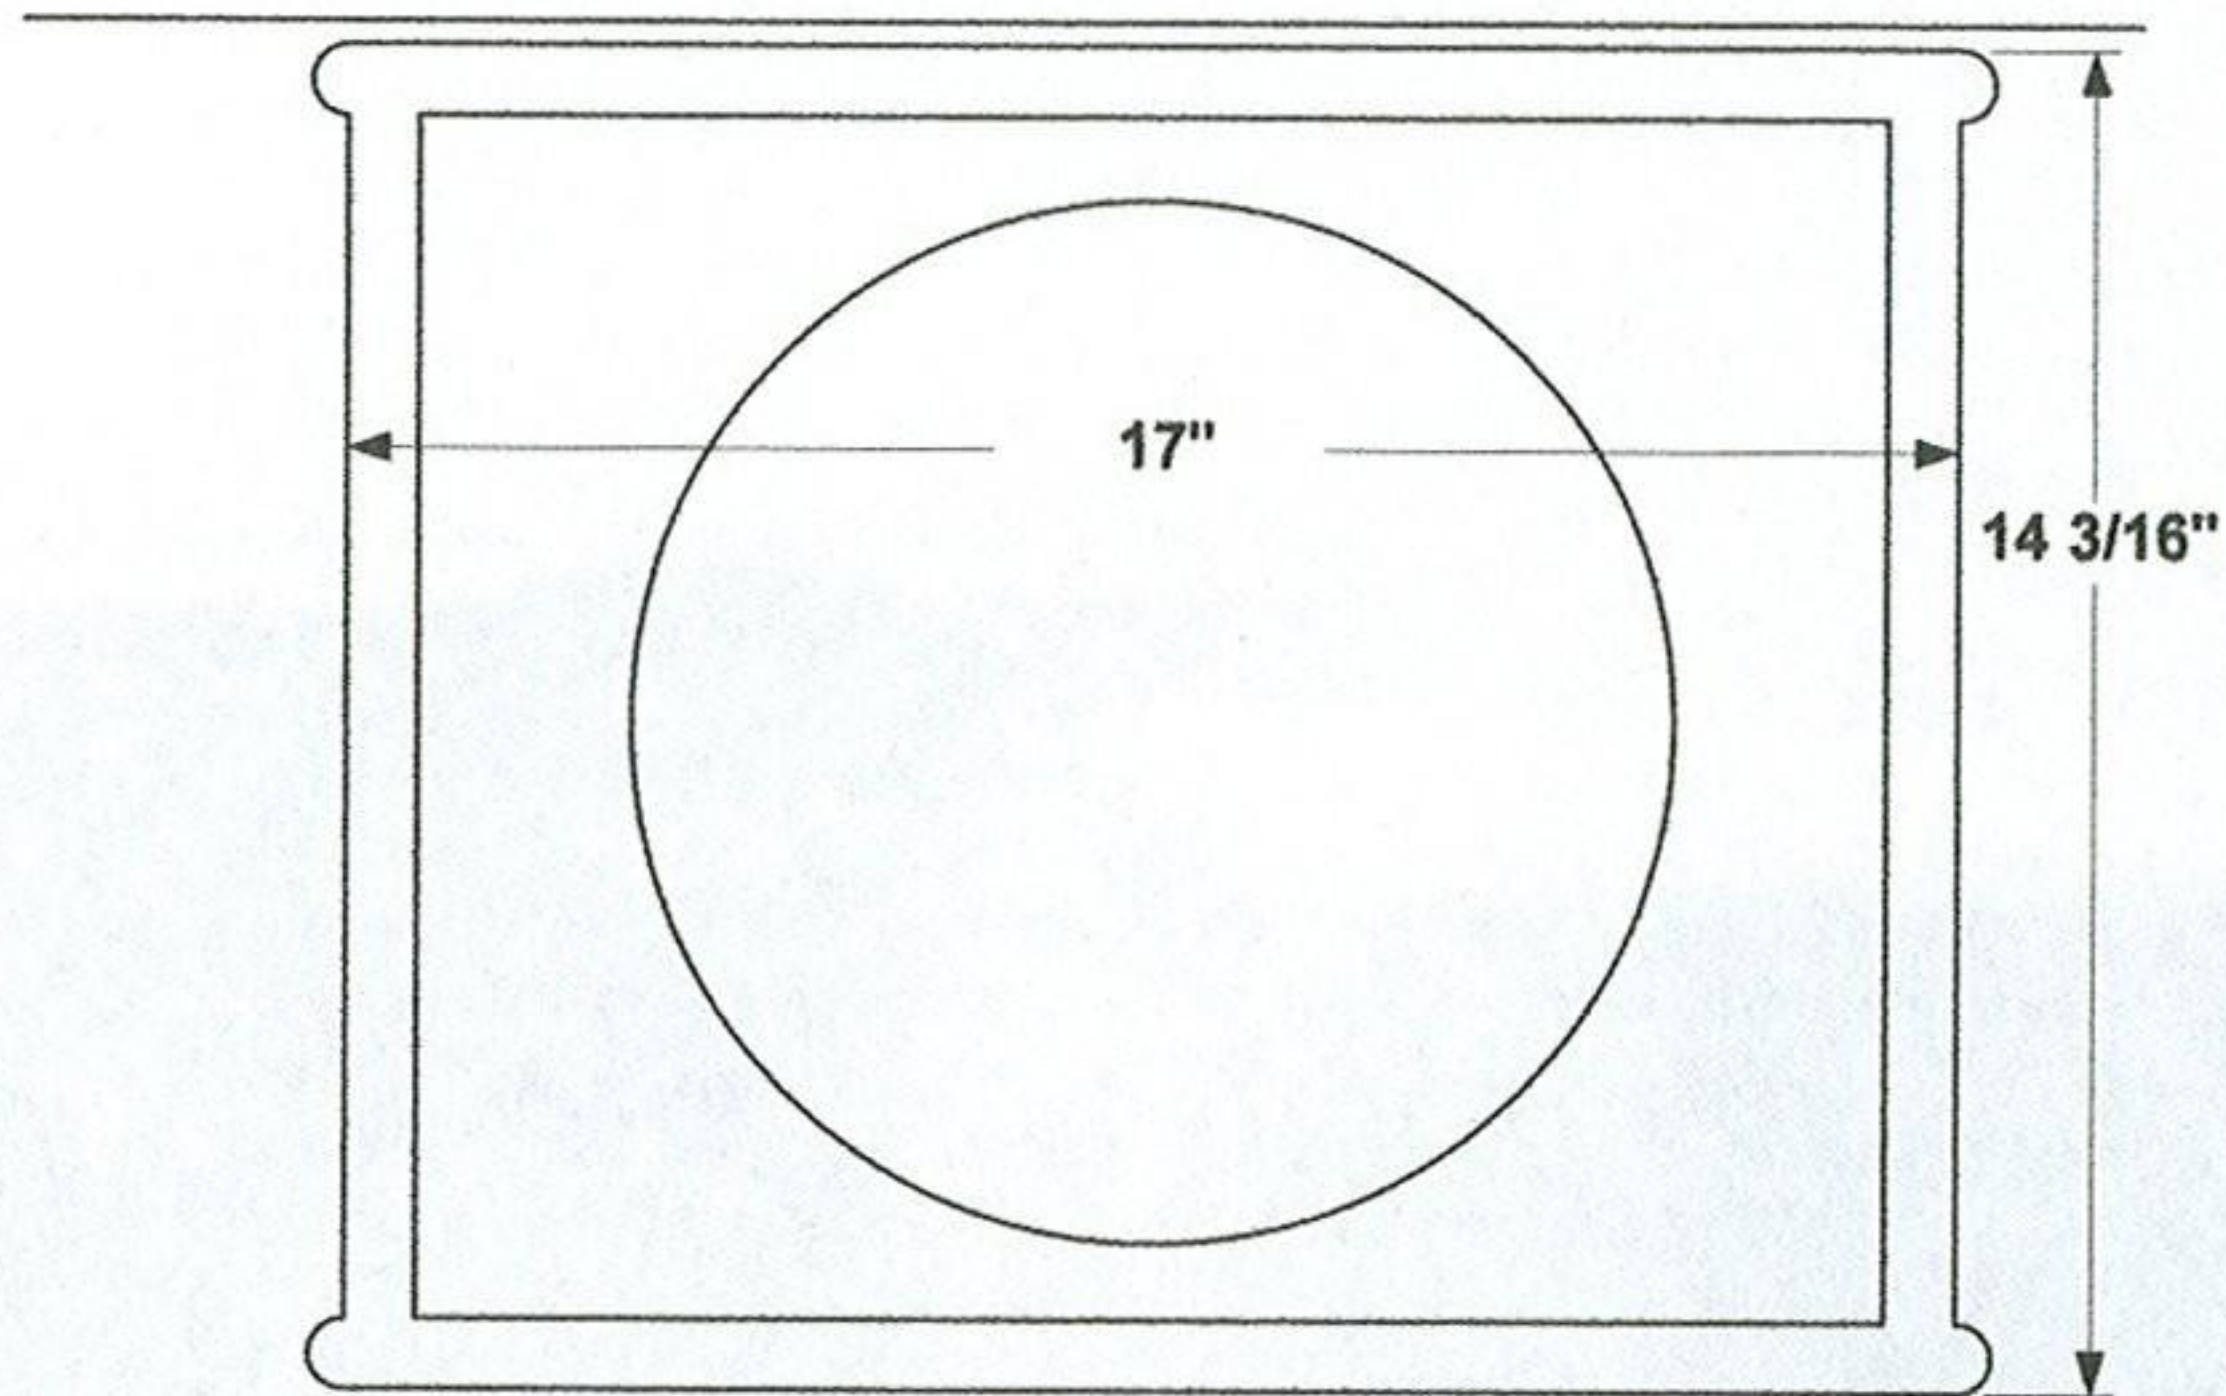

**4355 CABINET
MID-BASE BOX MOUNTING**

**THE BOX IS GLUED INTO A 1/4" DEEP x 3/4" WIDE
DADO CUT INTO THE BAFFLE.**