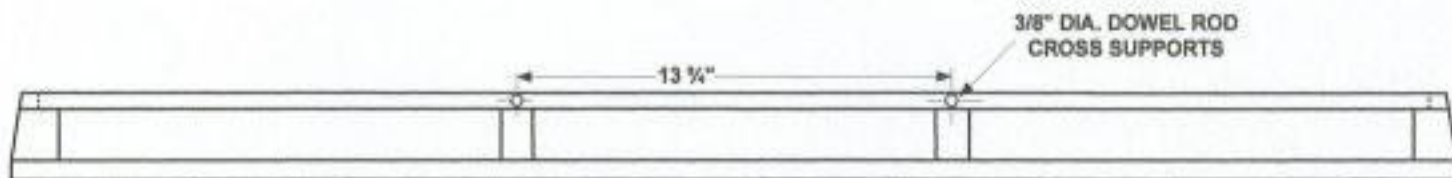

4355 UPPER GRILLE
STAND OFFS AND TOP RAIL INSTALLED