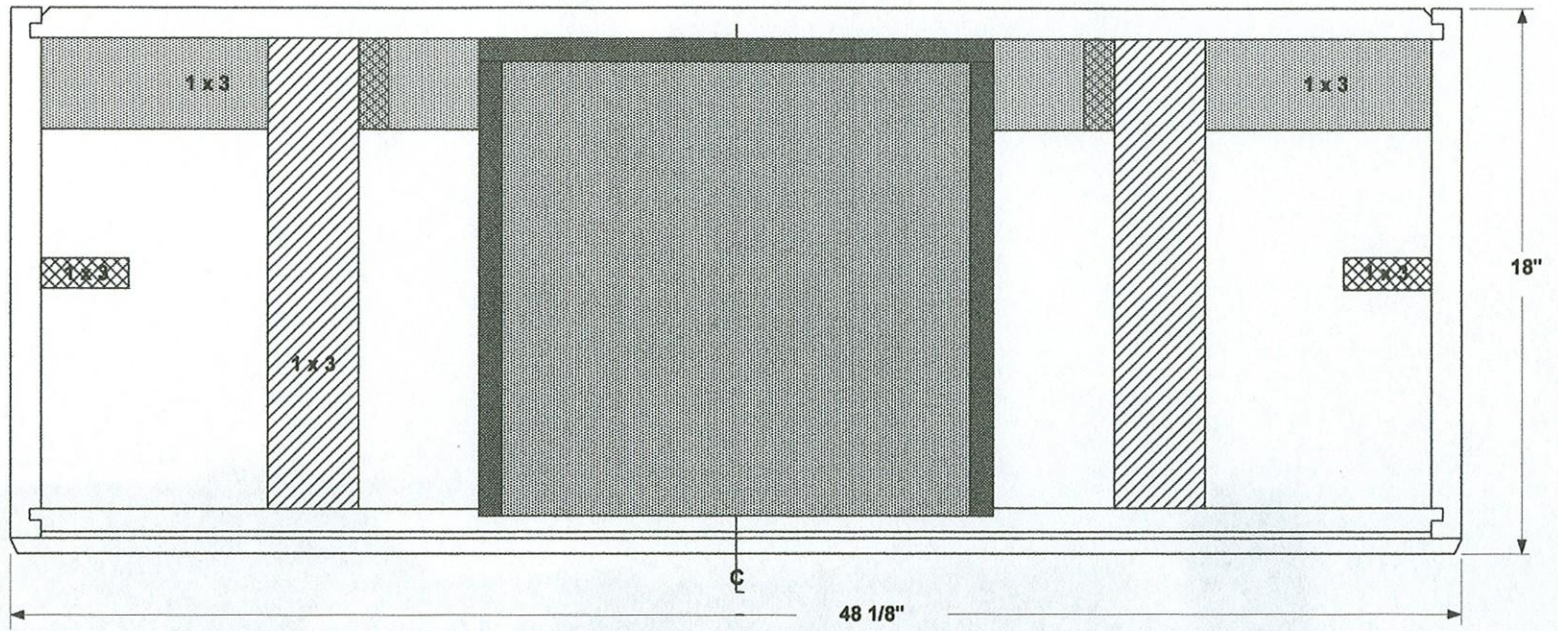

4355 BAFFLE - DETAIL #1

4355 BAFFLE - DETAIL #2

4355 BAFFLE - DETAIL #3

**4355 BAFFLE - DETAIL #4
GRILLE MOUNT VELCRO TABS**

**ALL TABS ARE 1" X 3/4" - SELF ADHESIVE BACK
AND STAPLED TO BAFFLE**

4355 BRACING DETAIL #1

4355 CABINET BOTTOM VIEW
CABINET BASE

4355 GRILLE OVERLAY

4355
Right Side Cutaway
Layer One

4355
Right Side Cutaway
Layer Two

4355 TOP CUTAWAY LAYER #1

4355 TOP CUTAWAY LAYER #2

4355 CABINET REAR DETAIL

4355 BAFFLE L - PAD DETAIL