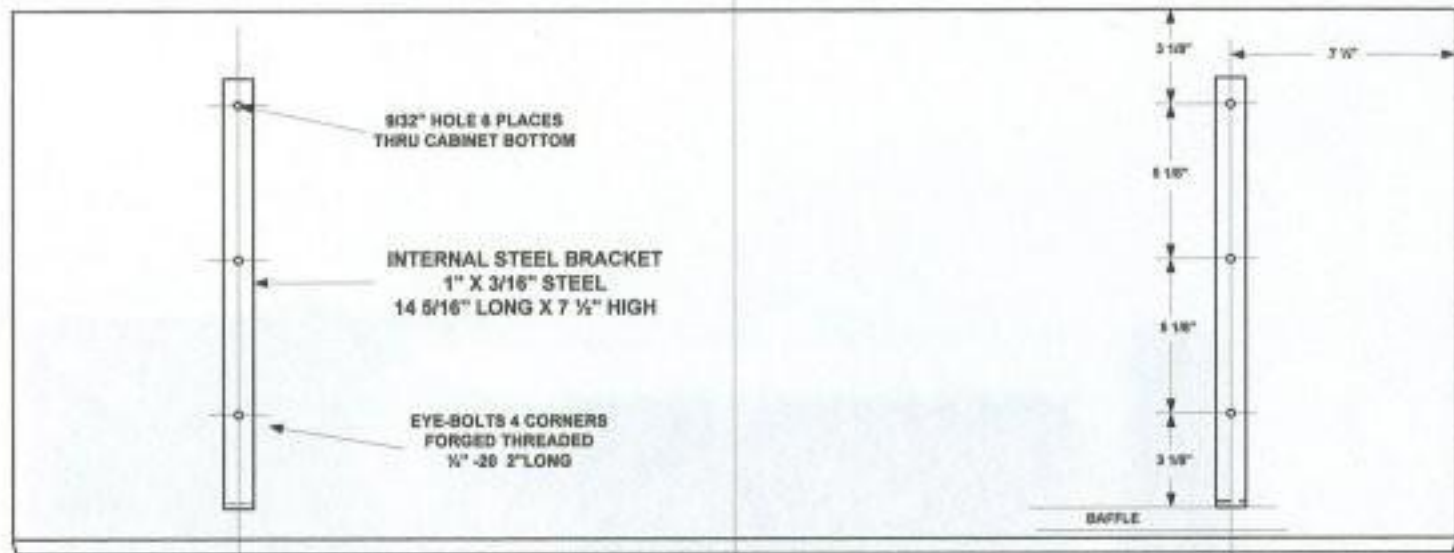

4355 BAFFLE - DETAIL #1

4355 BAFFLE - DETAIL #2

4355 BAFFLE - DETAIL #3

**4355 BAFFLE - DETAIL #4
GRILLE MOUNT VELCRO TABS**

**ALL TABS ARE 1" X 3/4" - SELF ADHESIVE BACK
AND STAPLED TO BAFFLE**

4355 BRACING DETAIL #1

4355 BRACING DETAIL #2

4355 CABINET REAR DETAIL

4365 BAFFLE L - PAD DETAIL

4365
INTERNAL STEEL
SUPPORT BRACKET

Bore two 5/8" dia. Holes
for L-Pad Controls

4 Holes - 5/32"

4355 CABINET BOTTOM VIEW
SUPPORT BRACKET DETAILS