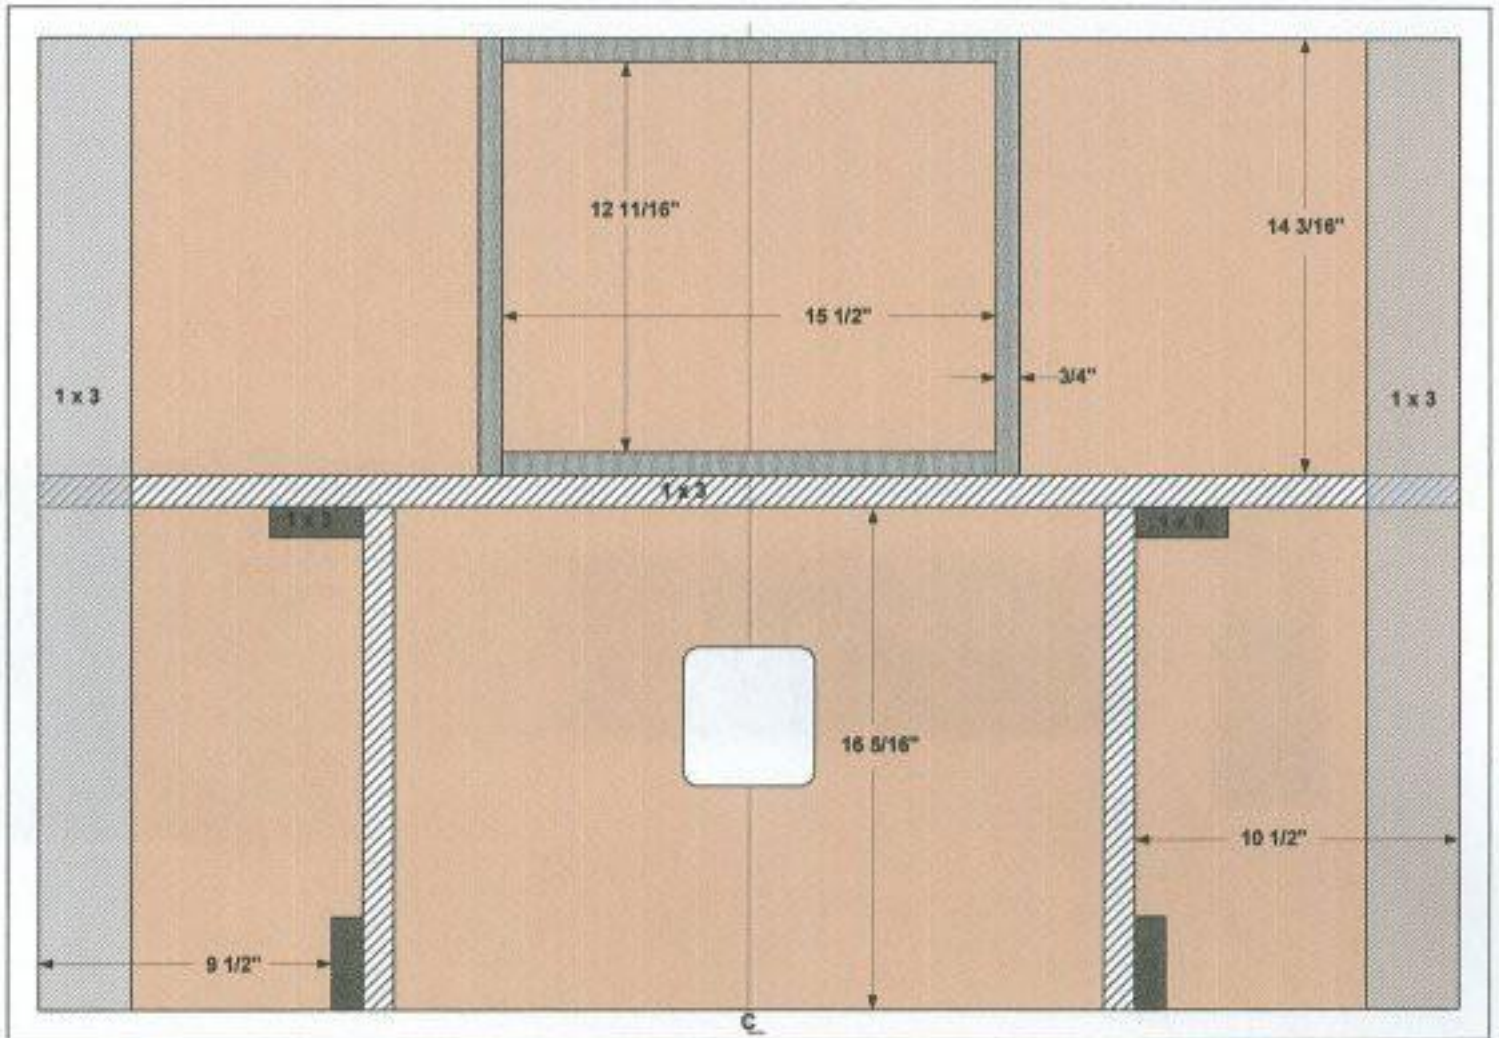

4355 BAFFLE - DETAIL #1

4355 BAFFLE - DETAIL #2

4355 BAFFLE - DETAIL #3

**4355 BAFFLE - DETAIL #4
GRILLE MOUNT VELCRO TABS**

**ALL TABS ARE 1" X 3/4" - SELF ADHESIVE BACK
AND STAPLED TO BAFFLE**

4355 BRACING DETAIL #1

4355 BRACING DETAIL #2

4355 CABINET REAR DETAIL

4365 BAFFLE L - PAD DETAIL

4365
INTERNAL STEEL
SUPPORT BRACKET

Bore two 5/8" dia. Holes
for L-Pad Controls

4 Holes - 5/32"

4355 CABINET BOTTOM VIEW
SUPPORT BRACKET DETAILS

4355 CABINET BOTTOM VIEW
CABINET BASE

4355 GRILLE OVERLAY

4355
Right Side Cutaway
Layer One

4355
Right Side Cutaway
Layer Two

4355 TOP CUTAWAY LAYER #1

4355 TOP CUTAWAY LAYER #2

4355 CABINET REAR DETAIL

4355 BAFFLE L - PAD DETAIL

4355 LOWER GRILLE
GRILLE BASE WITH STANDOFFS MOUNTED

TOP RAIL - 9/16" WIDE
AT BASE - 1/2" HIGH

SIDE POST
1" WIDE

CORNER POST
ANGLE CUT ON TWO
ADJACENT SIDES
1 1/2" SQUARE AT BASE

4355 LOWER GRILLE
TOP RAIL INSTALLED