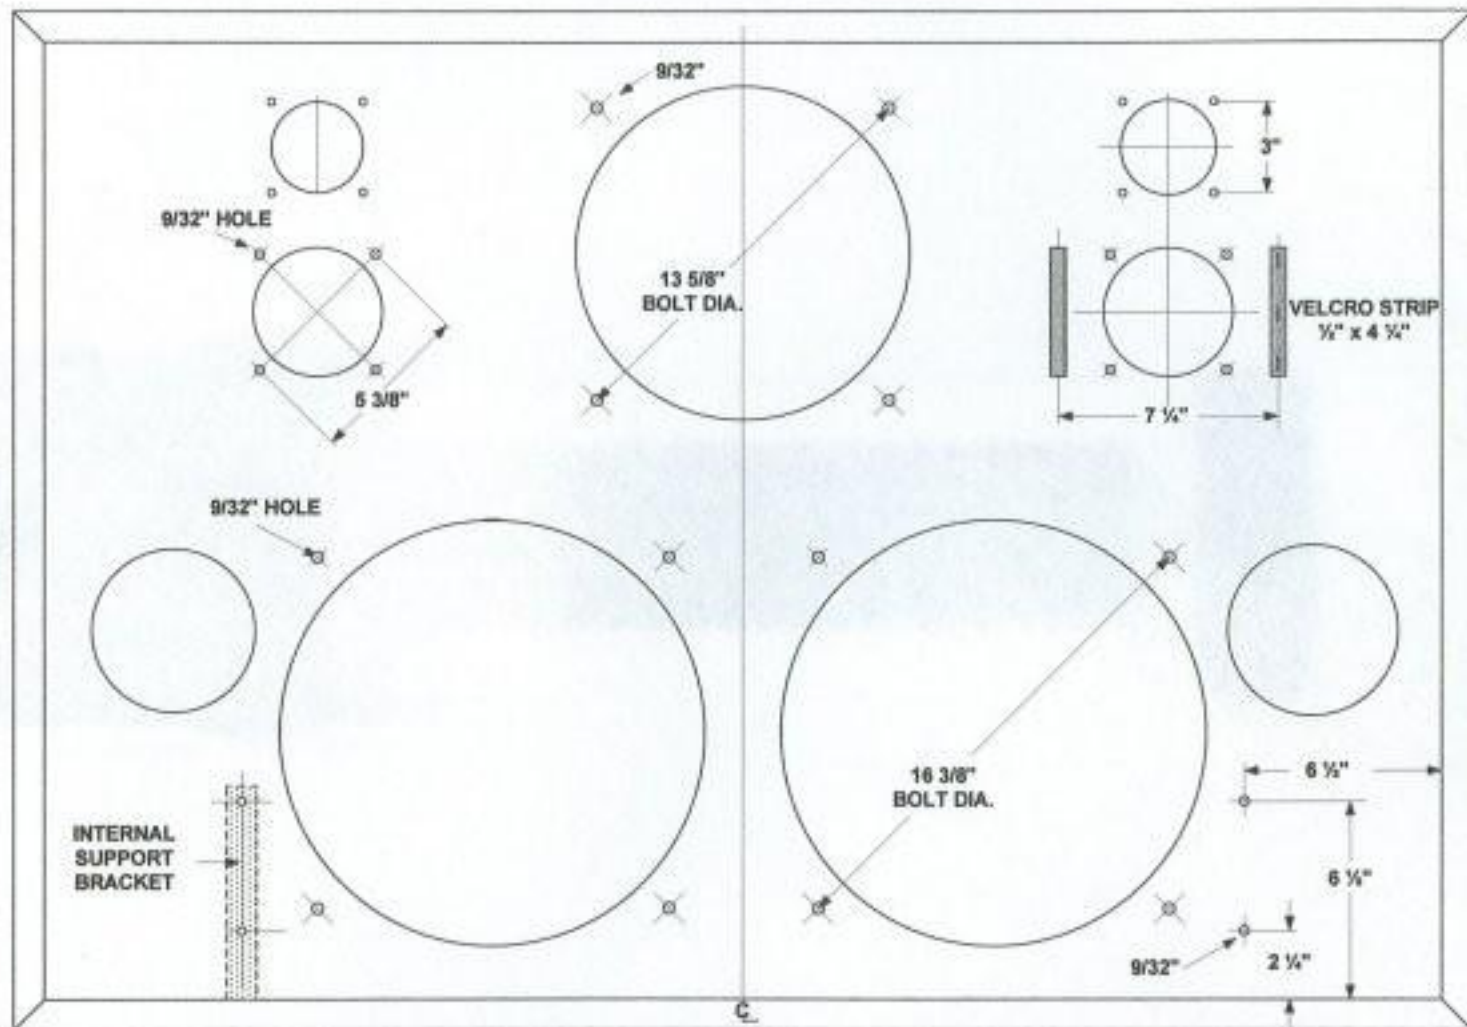

4355 BAFFLE - DETAIL #1

4355 BAFFLE - DETAIL #2

4355 BAFFLE - DETAIL #3

**4355 BAFFLE - DETAIL #4
GRILLE MOUNT VELCRO TABS**

**ALL TABS ARE 1" X 3/4" - SELF ADHESIVE BACK
AND STAPLED TO BAFFLE**

4355 BRACING DETAIL #1

4355 BRACING DETAIL #2

4355 CABINET REAR DETAIL

4365 BAFFLE L - PAD DETAIL

4365
INTERNAL STEEL
SUPPORT BRACKET

Bore two 5/8" dia. Holes
for L-Pad Controls

4 Holes - 5/32"

4355 CABINET BOTTOM VIEW
SUPPORT BRACKET DETAILS