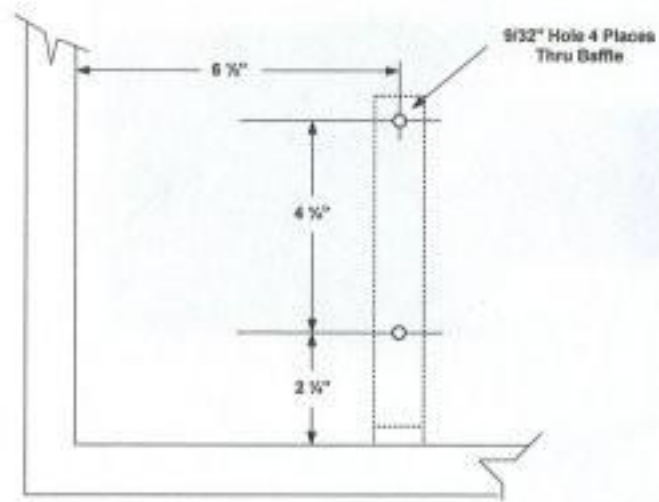

4355 BAFFLE - DETAIL #1

4355 BAFFLE - DETAIL #2

4355 BAFFLE - DETAIL #3

**4355 BAFFLE - DETAIL #4
GRILLE MOUNT VELCRO TABS**

**ALL TABS ARE 1" X 3/4" - SELF ADHESIVE BACK
AND STAPLED TO BAFFLE**

4355 BRACING DETAIL #1

4355 BRACING DETAIL #2

4355 CABINET REAR DETAIL

4365 BAFFLE L - PAD DETAIL

4365
INTERNAL STEEL
SUPPORT BRACKET

Bore two 5/8" dia. Holes
for L-Pad Controls

4 Holes - 5/32"

4355 CABINET BOTTOM VIEW
SUPPORT BRACKET DETAILS