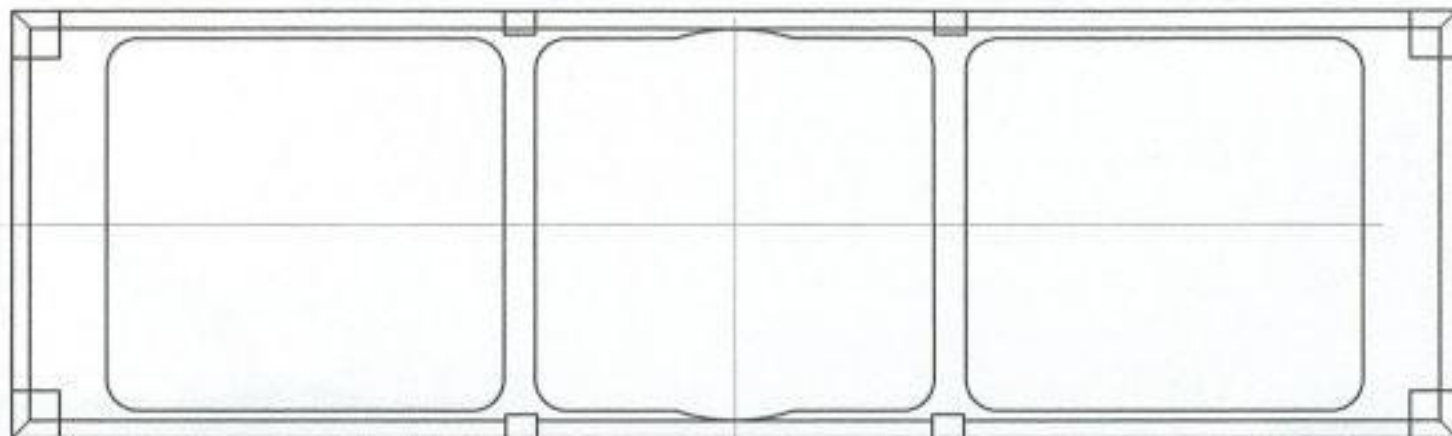

4355 UPPER GRILLE
STAND OFFS AND TOP RAIL INSTALLED