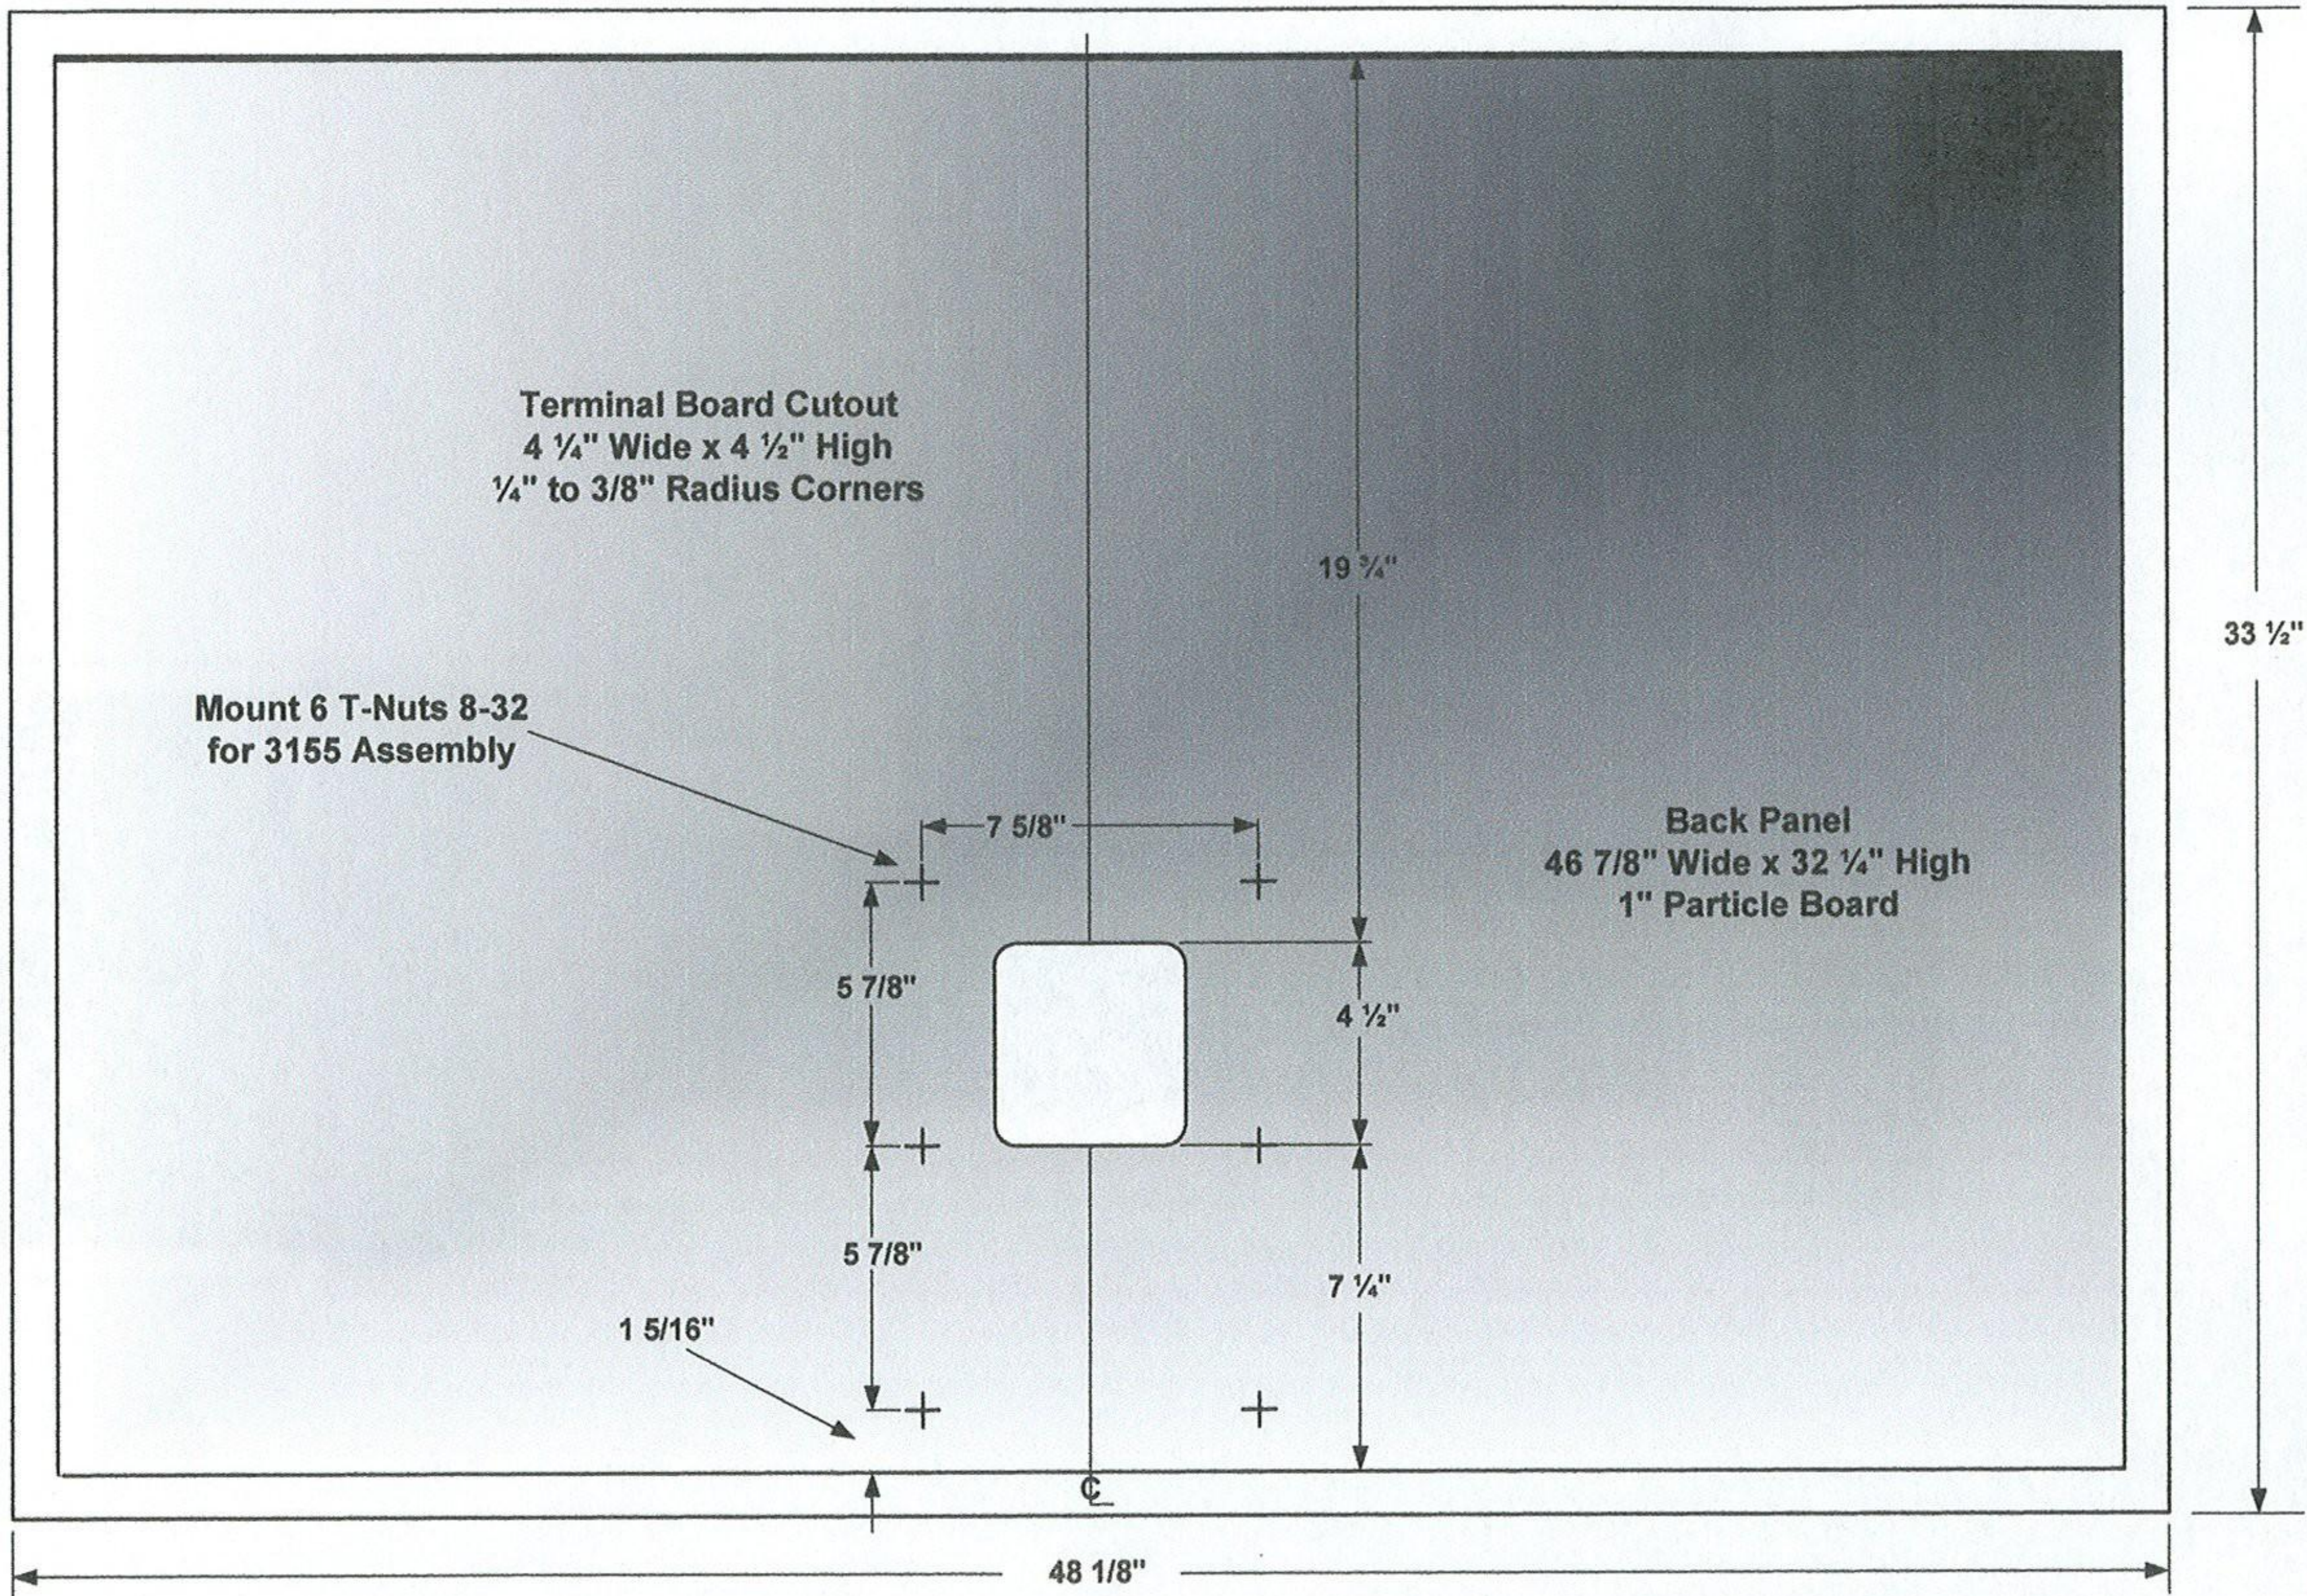

4355 BAFFLE - DETAIL #1

4355 BAFFLE - DETAIL #2

4355 BAFFLE - DETAIL #3

**4355 BAFFLE - DETAIL #4
GRILLE MOUNT VELCRO TABS**

**ALL TABS ARE 1" X 3/4" - SELF ADHESIVE BACK
AND STAPLED TO BAFFLE**

4355 BRACING DETAIL #1

4355 BRACING DETAIL #2

4355 CABINET REAR DETAIL

4365 BAFFLE L - PAD DETAIL

4365
INTERNAL STEEL
SUPPORT BRACKET

Bore two 5/8" dia. Holes
for L-Pad Controls

4 Holes - 5/32"

4355 CABINET BOTTOM VIEW
SUPPORT BRACKET DETAILS

4355 CABINET BOTTOM VIEW
CABINET BASE

4355 GRILLE OVERLAY

4355
Right Side Cutaway
Layer One

4355
Right Side Cutaway
Layer Two

4355 TOP CUTAWAY LAYER #1

4355 TOP CUTAWAY LAYER #2

4355 CABINET REAR DETAIL

4355 BAFFLE L - PAD DETAIL

4355 LOWER GRILLE
GRILLE BASE WITH STANDOFFS MOUNTED

TOP RAIL - 9/16" WIDE
AT BASE - 1/2" HIGH

SIDE POST
1" WIDE

CORNER POST
ANGLE CUT ON TWO
ADJACENT SIDES
1 1/2" SQUARE AT BASE

4355 LOWER GRILLE
TOP RAIL INSTALLED