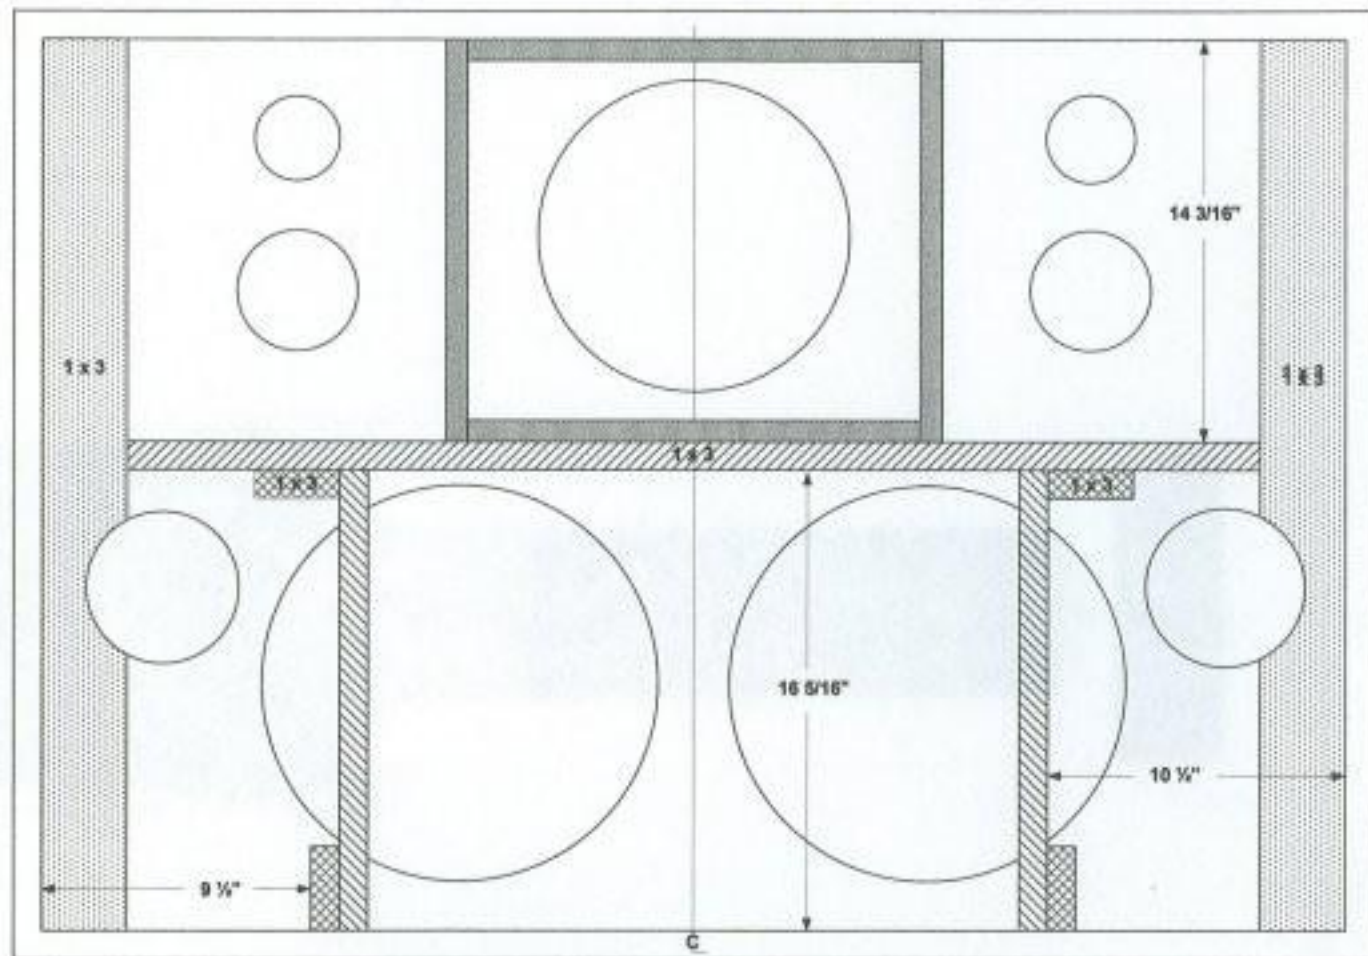

4355 BAFFLE - DETAIL #1

4355 BAFFLE - DETAIL #2

4355 BAFFLE - DETAIL #3

**4355 BAFFLE - DETAIL #4
GRILLE MOUNT VELCRO TABS**

**ALL TABS ARE 1" X 3/4" - SELF ADHESIVE BACK
AND STAPLED TO BAFFLE**

4355 BRACING DETAIL #1

4355 BRACING DETAIL #2

4355 CABINET REAR DETAIL

4365 BAFFLE L - PAD DETAIL

4365
INTERNAL STEEL
SUPPORT BRACKET

Bore two 5/8" dia. Holes
for L-Pad Controls

4 Holes - 5/32"

4355 CABINET BOTTOM VIEW
SUPPORT BRACKET DETAILS

4355 CABINET BOTTOM VIEW
CABINET BASE

4355 GRILLE OVERLAY

4355
Right Side Cutaway
Layer One

4355
Right Side Cutaway
Layer Two

4355 TOP CUTAWAY LAYER #1

4355 TOP CUTAWAY LAYER #2

4355 CABINET REAR DETAIL

4355 BAFFLE L - PAD DETAIL

4355 LOWER GRILLE
GRILLE BASE WITH STANDOFFS MOUNTED

TOP RAIL - 9/16" WIDE
AT BASE - 1/2" HIGH

SIDE POST
1" WIDE

CORNER POST
ANGLE CUT ON TWO
ADJACENT SIDES
1 1/2" SQUARE AT BASE

4355 LOWER GRILLE
TOP RAIL INSTALLED