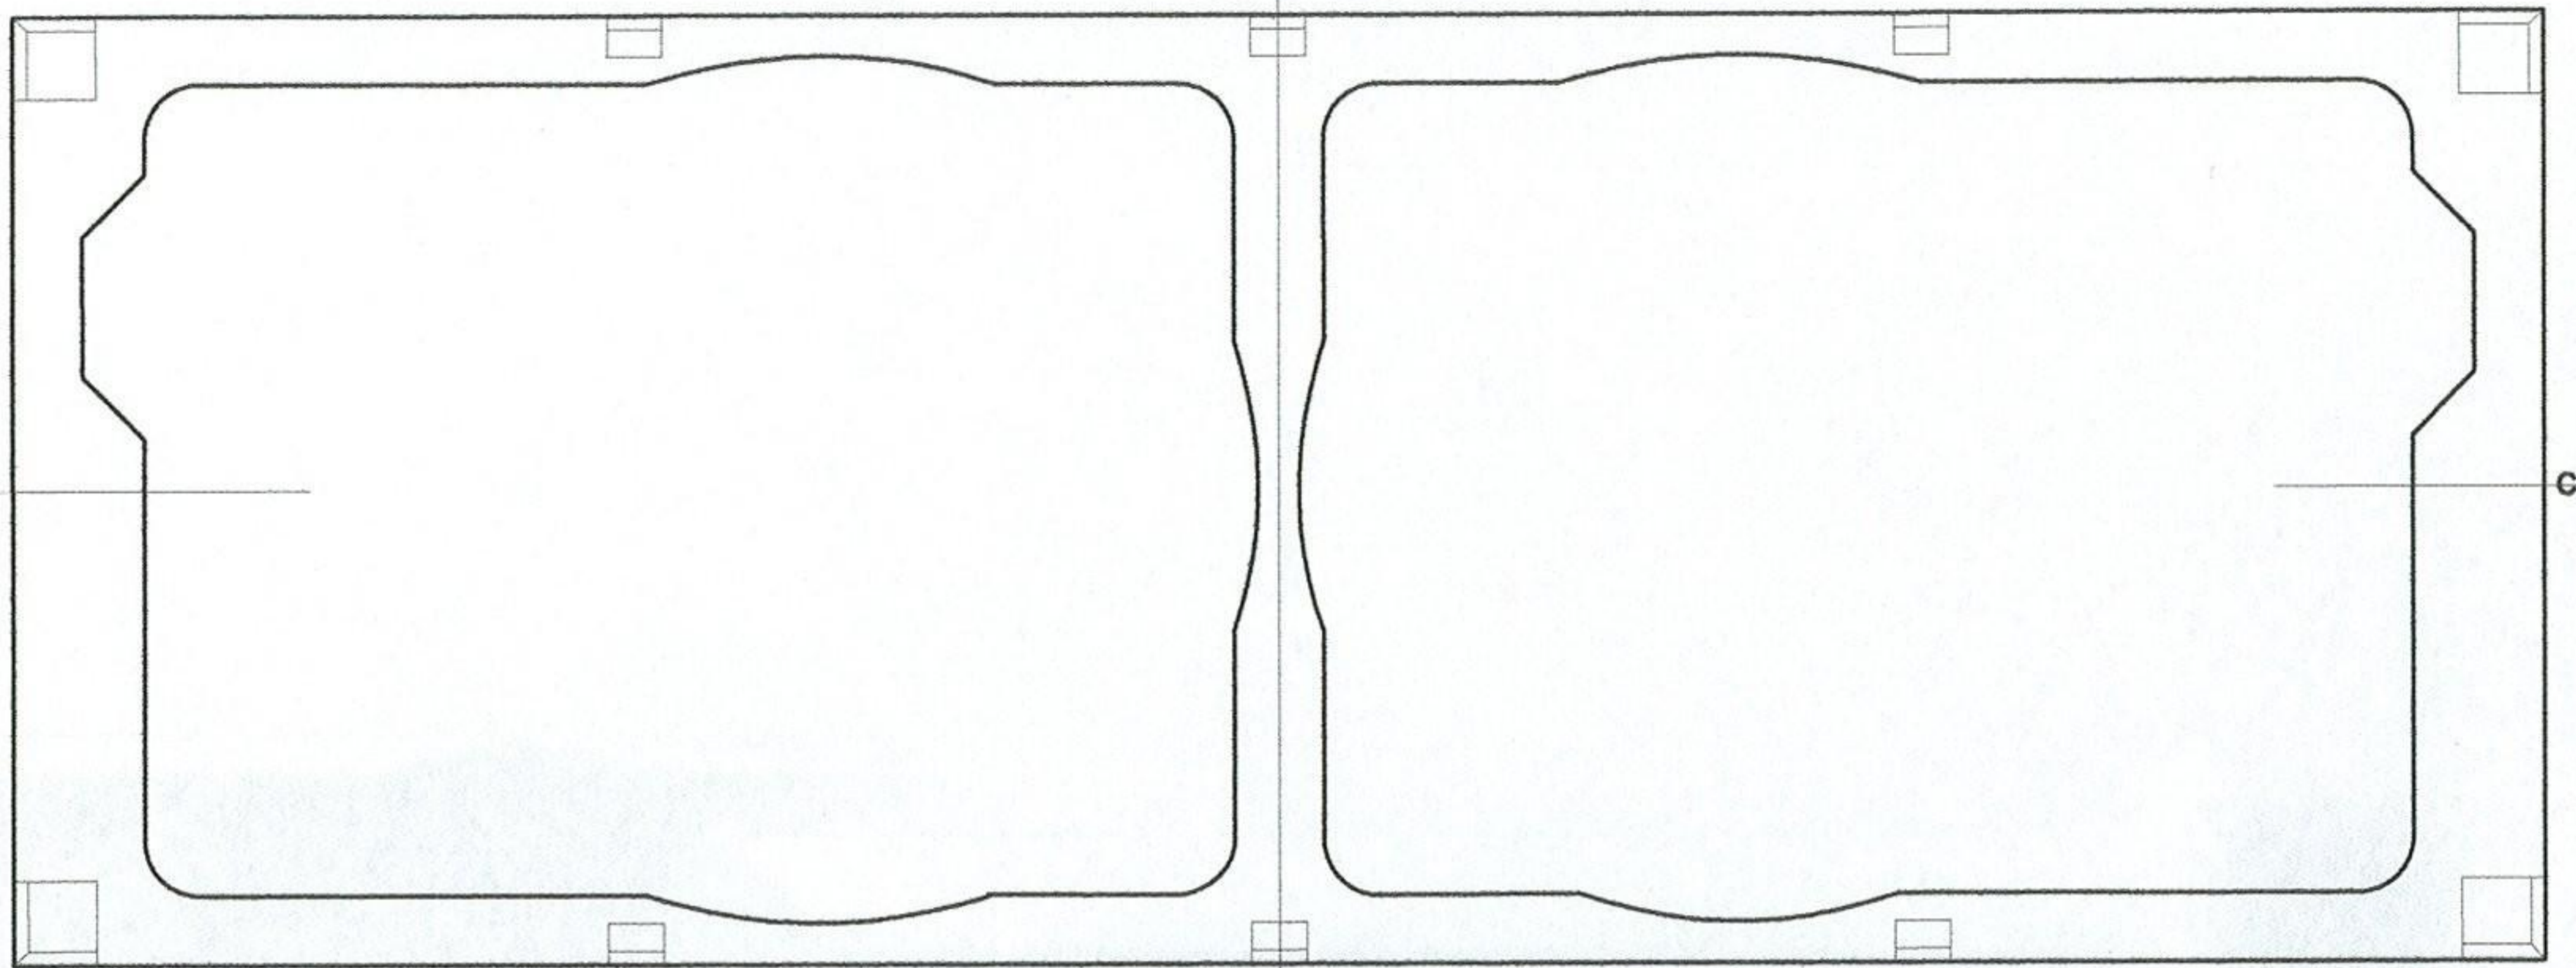

4355 LOWER GRILLE
GRILLE BASE WITH STANDOFFS MOUNTED