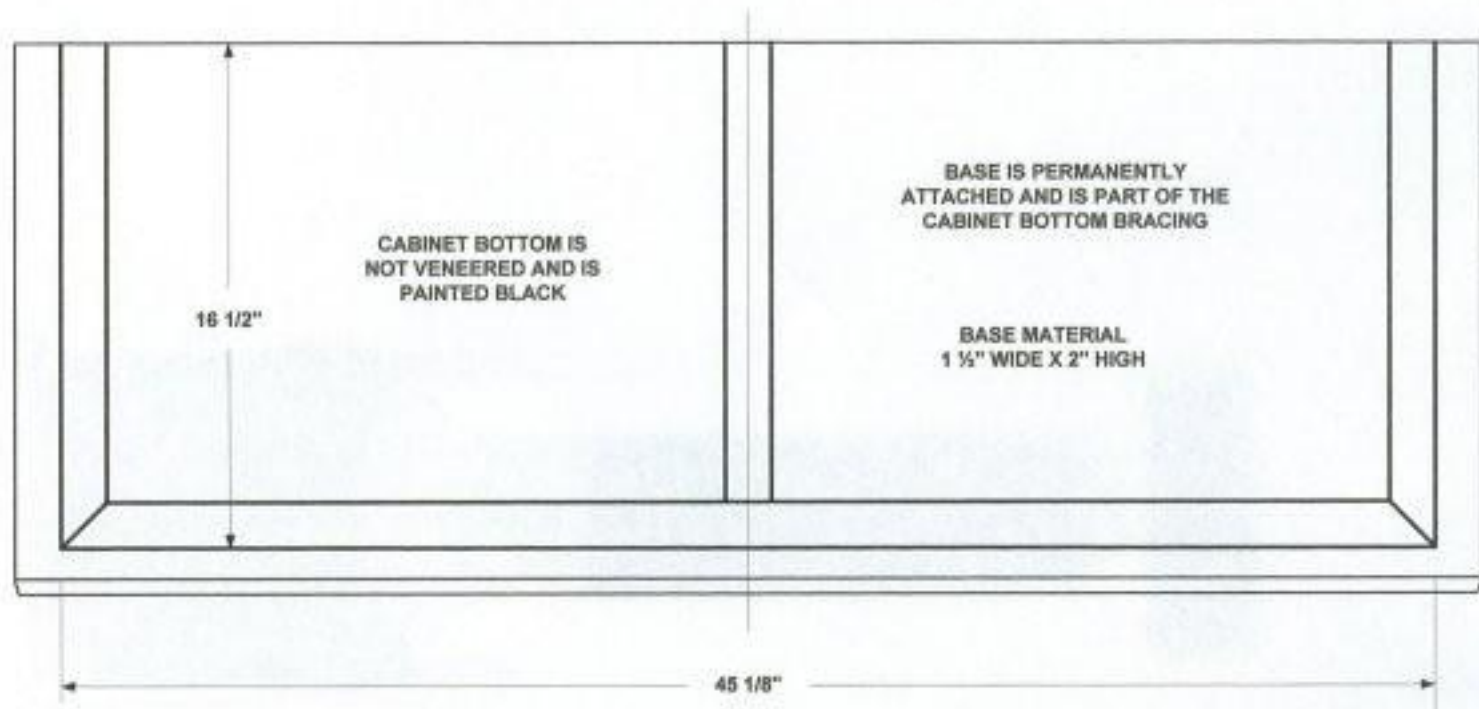

4355 CABINET BOTTOM VIEW
CABINET BASE