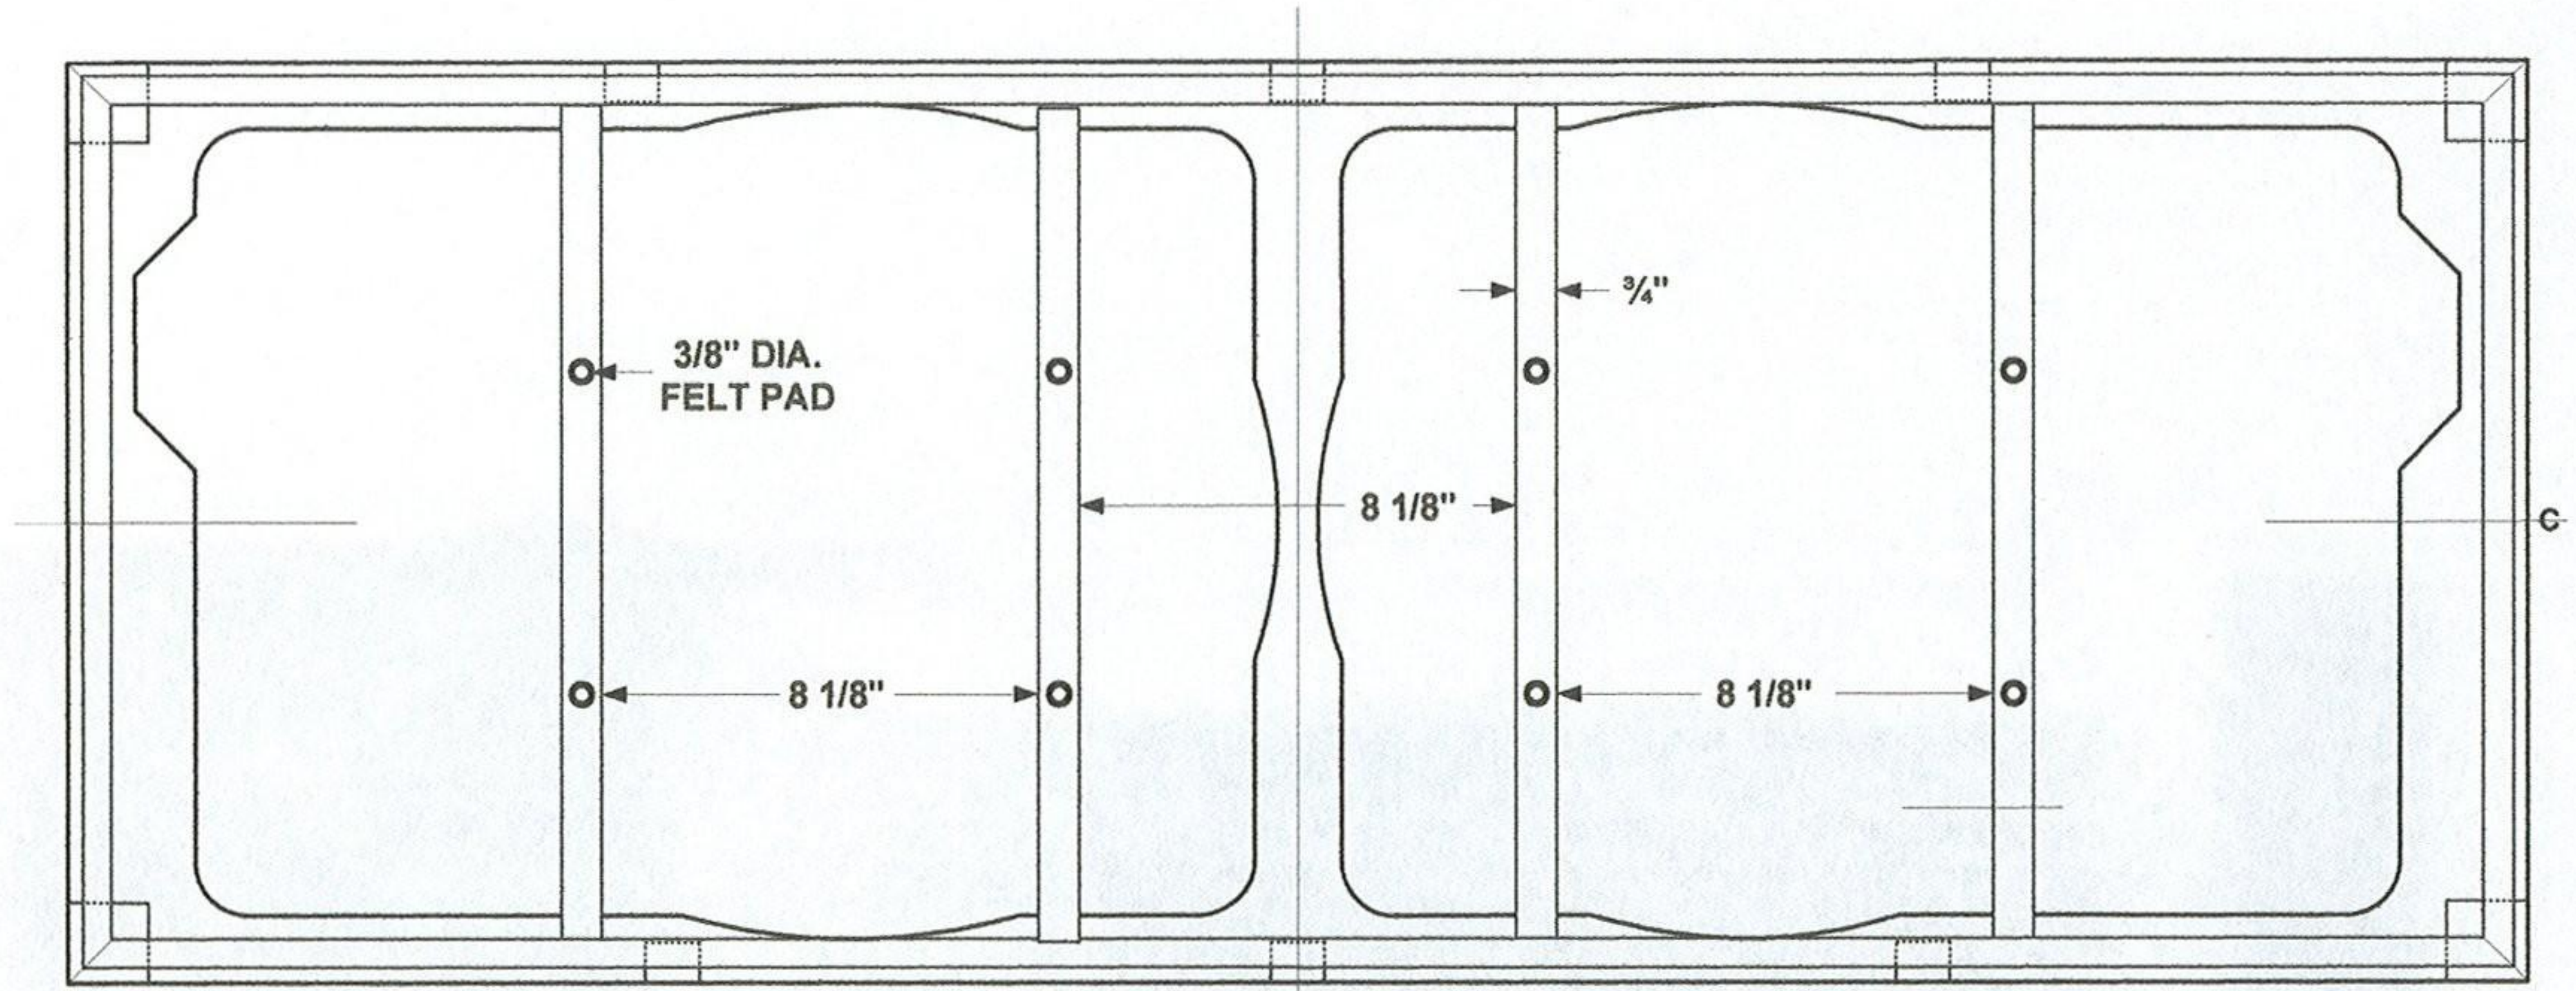

4355 BAFFLE - DETAIL #1

4355 BAFFLE - DETAIL #2

4355 BAFFLE - DETAIL #3

**4355 BAFFLE - DETAIL #4
GRILLE MOUNT VELCRO TABS**

**ALL TABS ARE 1" X 3/4" - SELF ADHESIVE BACK
AND STAPLED TO BAFFLE**

4355 BRACING DETAIL #1

4355 LOWER GRILLE
GRILLE BASE WITH STANDOFFS MOUNTED

TOP RAIL - 9/16" WIDE
AT BASE - 1/2" HIGH

SIDE POST
1" WIDE

CORNER POST
ANGLE CUT ON TWO
ADJACENT SIDES
1 1/2" SQUARE AT BASE

4355 LOWER GRILLE
TOP RAIL INSTALLED