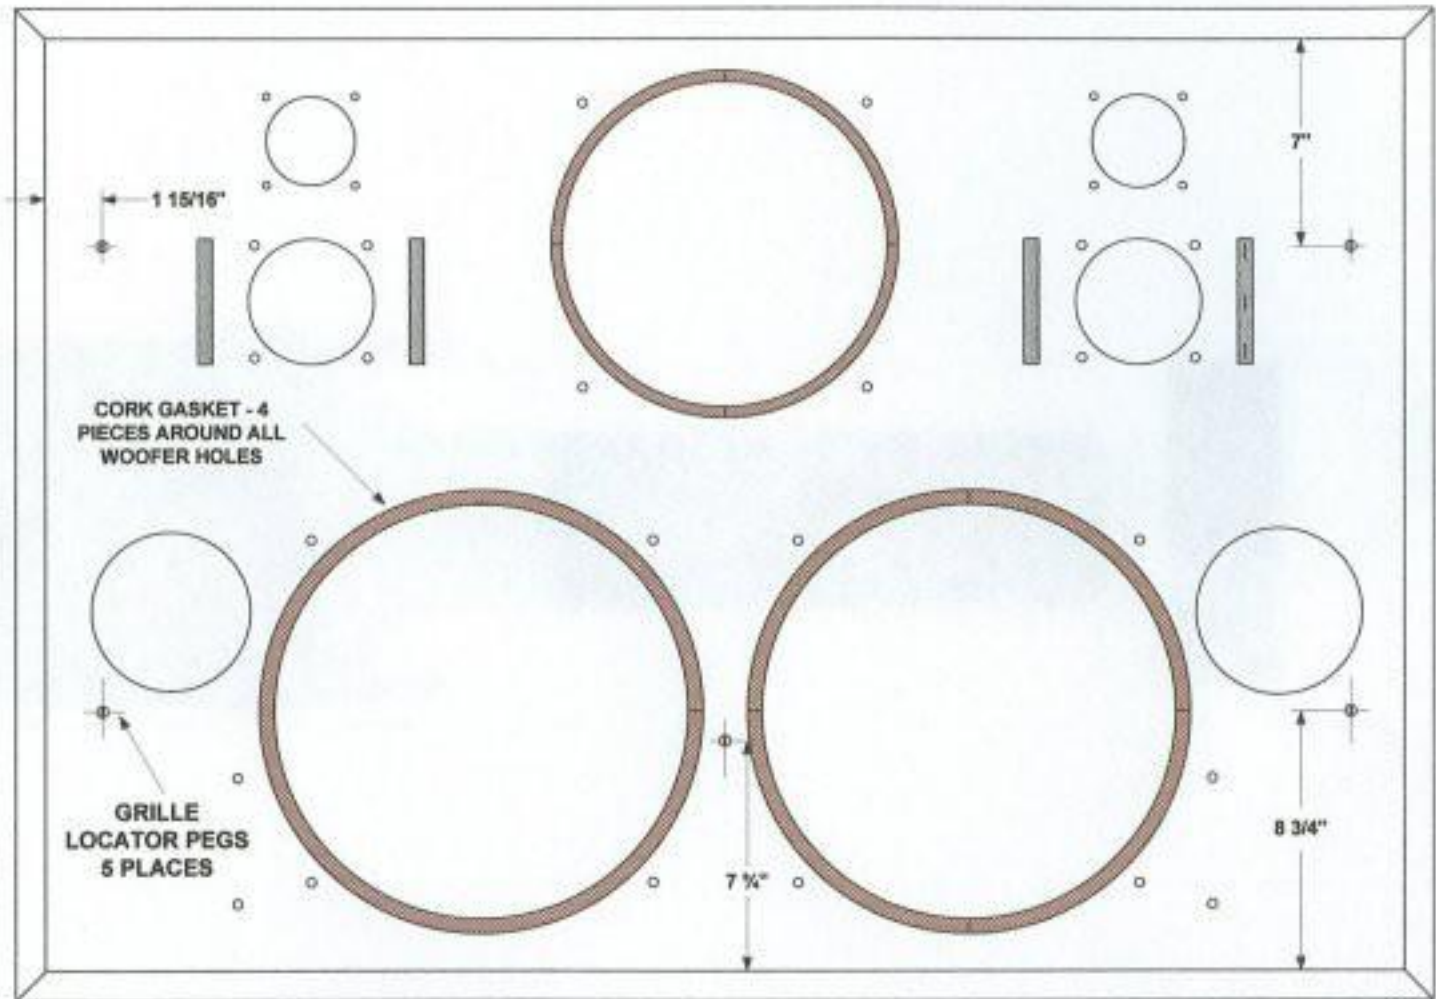

4355 BAFFLE - DETAIL #1

4355 BAFFLE - DETAIL #2

4355 BAFFLE - DETAIL #3

**4355 BAFFLE - DETAIL #4
GRILLE MOUNT VELCRO TABS**

**ALL TABS ARE 1" X 3/4" - SELF ADHESIVE BACK
AND STAPLED TO BAFFLE**

4355 BRACING DETAIL #1

4355 BRACING DETAIL #2

4355 CABINET REAR DETAIL

4365 BAFFLE L - PAD DETAIL

4365
INTERNAL STEEL
SUPPORT BRACKET

Bore two 5/8" dia. Holes
for L-Pad Controls

4 Holes - 5/32"

4355 CABINET BOTTOM VIEW
SUPPORT BRACKET DETAILS