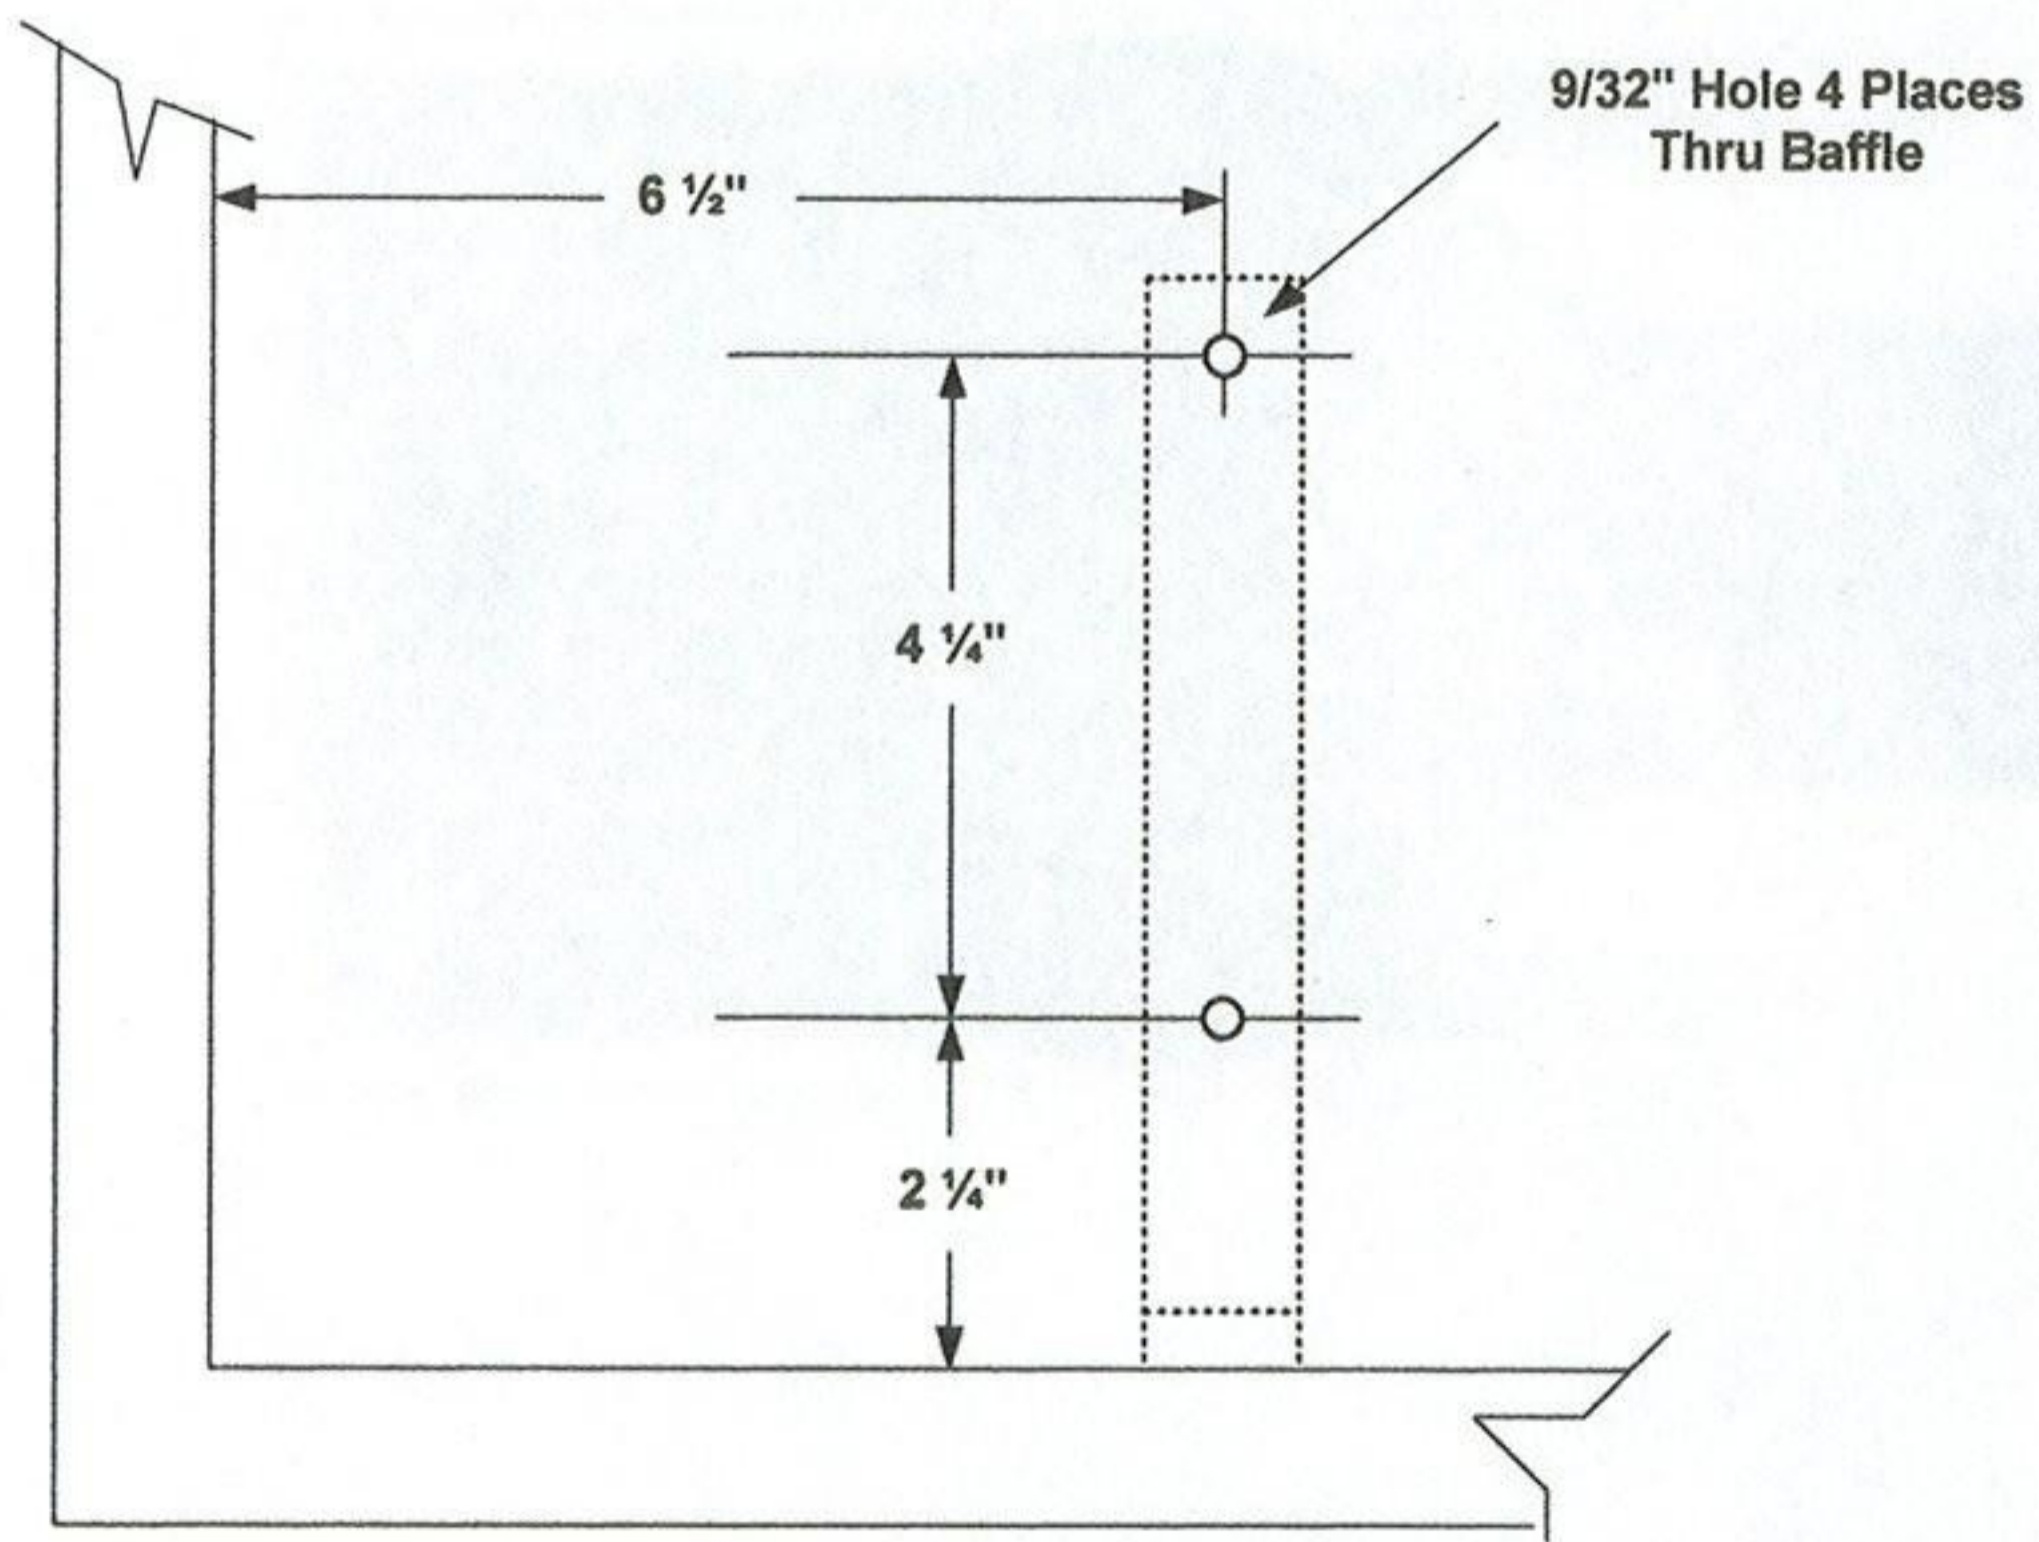

4355
INTERNAL STEEL
SUPPORT BRACKET