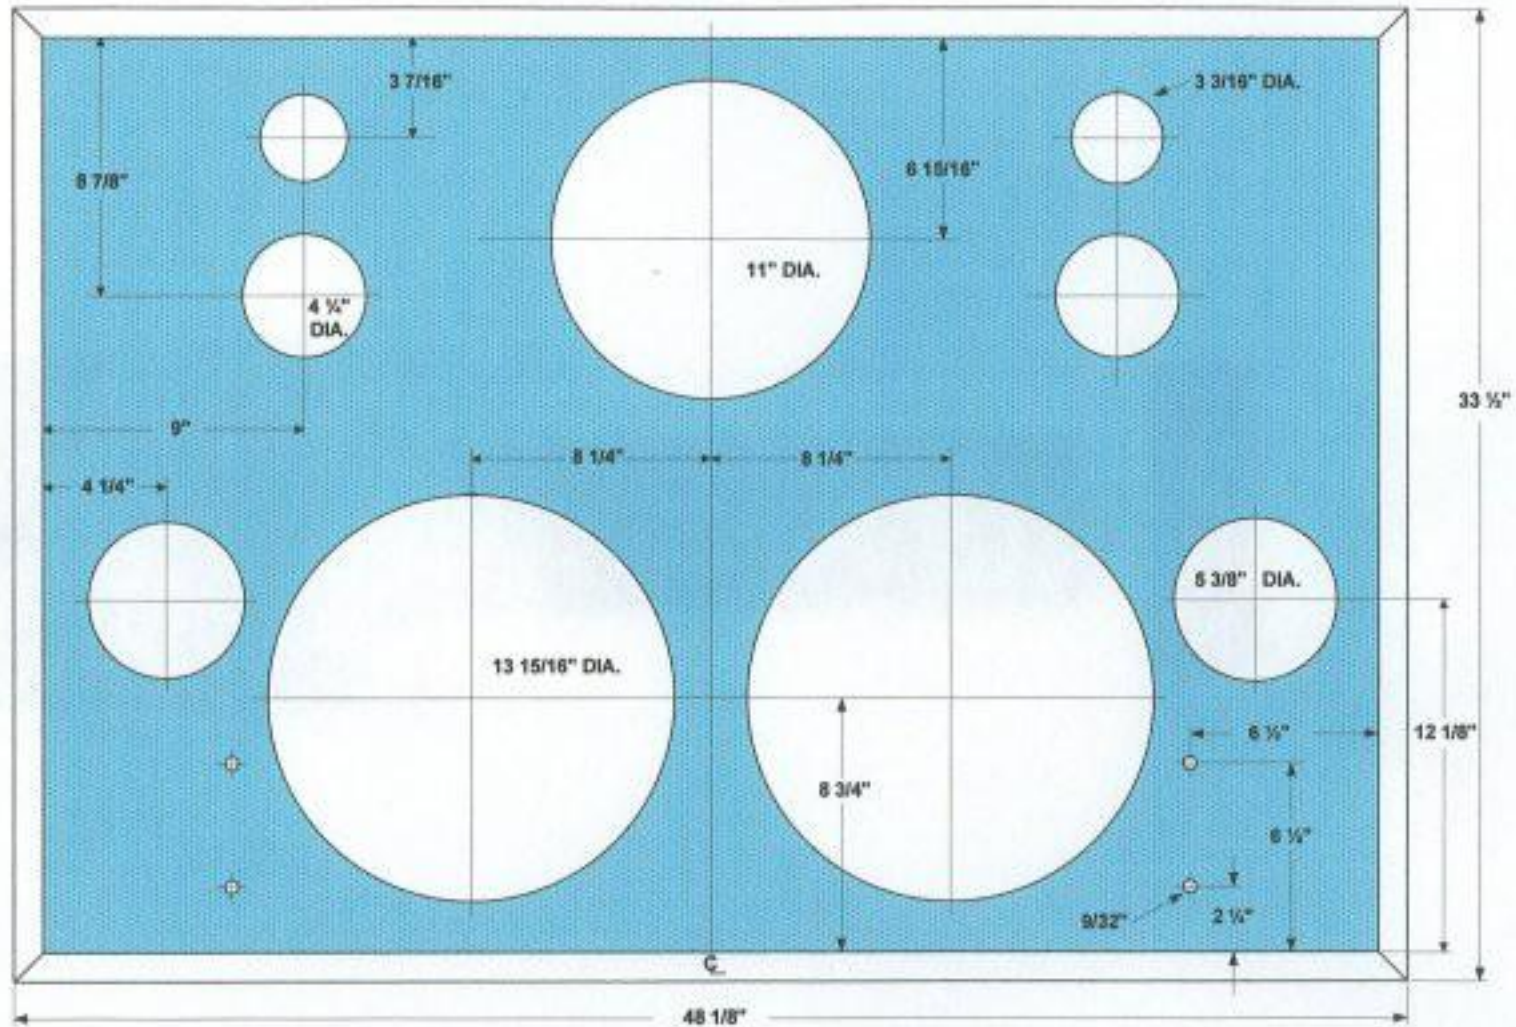

4355 BAFFLE - DETAIL #1

4355 BAFFLE - DETAIL #2

4355 BAFFLE - DETAIL #3

**4355 BAFFLE - DETAIL #4
GRILLE MOUNT VELCRO TABS**

**ALL TABS ARE 1" X 3/4" - SELF ADHESIVE BACK
AND STAPLED TO BAFFLE**

4355 BRACING DETAIL #1

4355 BRACING DETAIL #2

4355 CABINET REAR DETAIL

4365 BAFFLE L - PAD DETAIL

4365
INTERNAL STEEL
SUPPORT BRACKET

Bore two 5/8" dia. Holes
for L-Pad Controls

4 Holes - 5/32"

4355 CABINET BOTTOM VIEW
SUPPORT BRACKET DETAILS

4355 LOWER GRILLE
GRILLE BASE WITH STANDOFFS MOUNTED

TOP RAIL - 9/16" WIDE
AT BASE - 1/2" HIGH

SIDE POST
1" WIDE

CORNER POST
ANGLE CUT ON TWO
ADJACENT SIDES
1 1/2" SQUARE AT BASE

4355 LOWER GRILLE
TOP RAIL INSTALLED