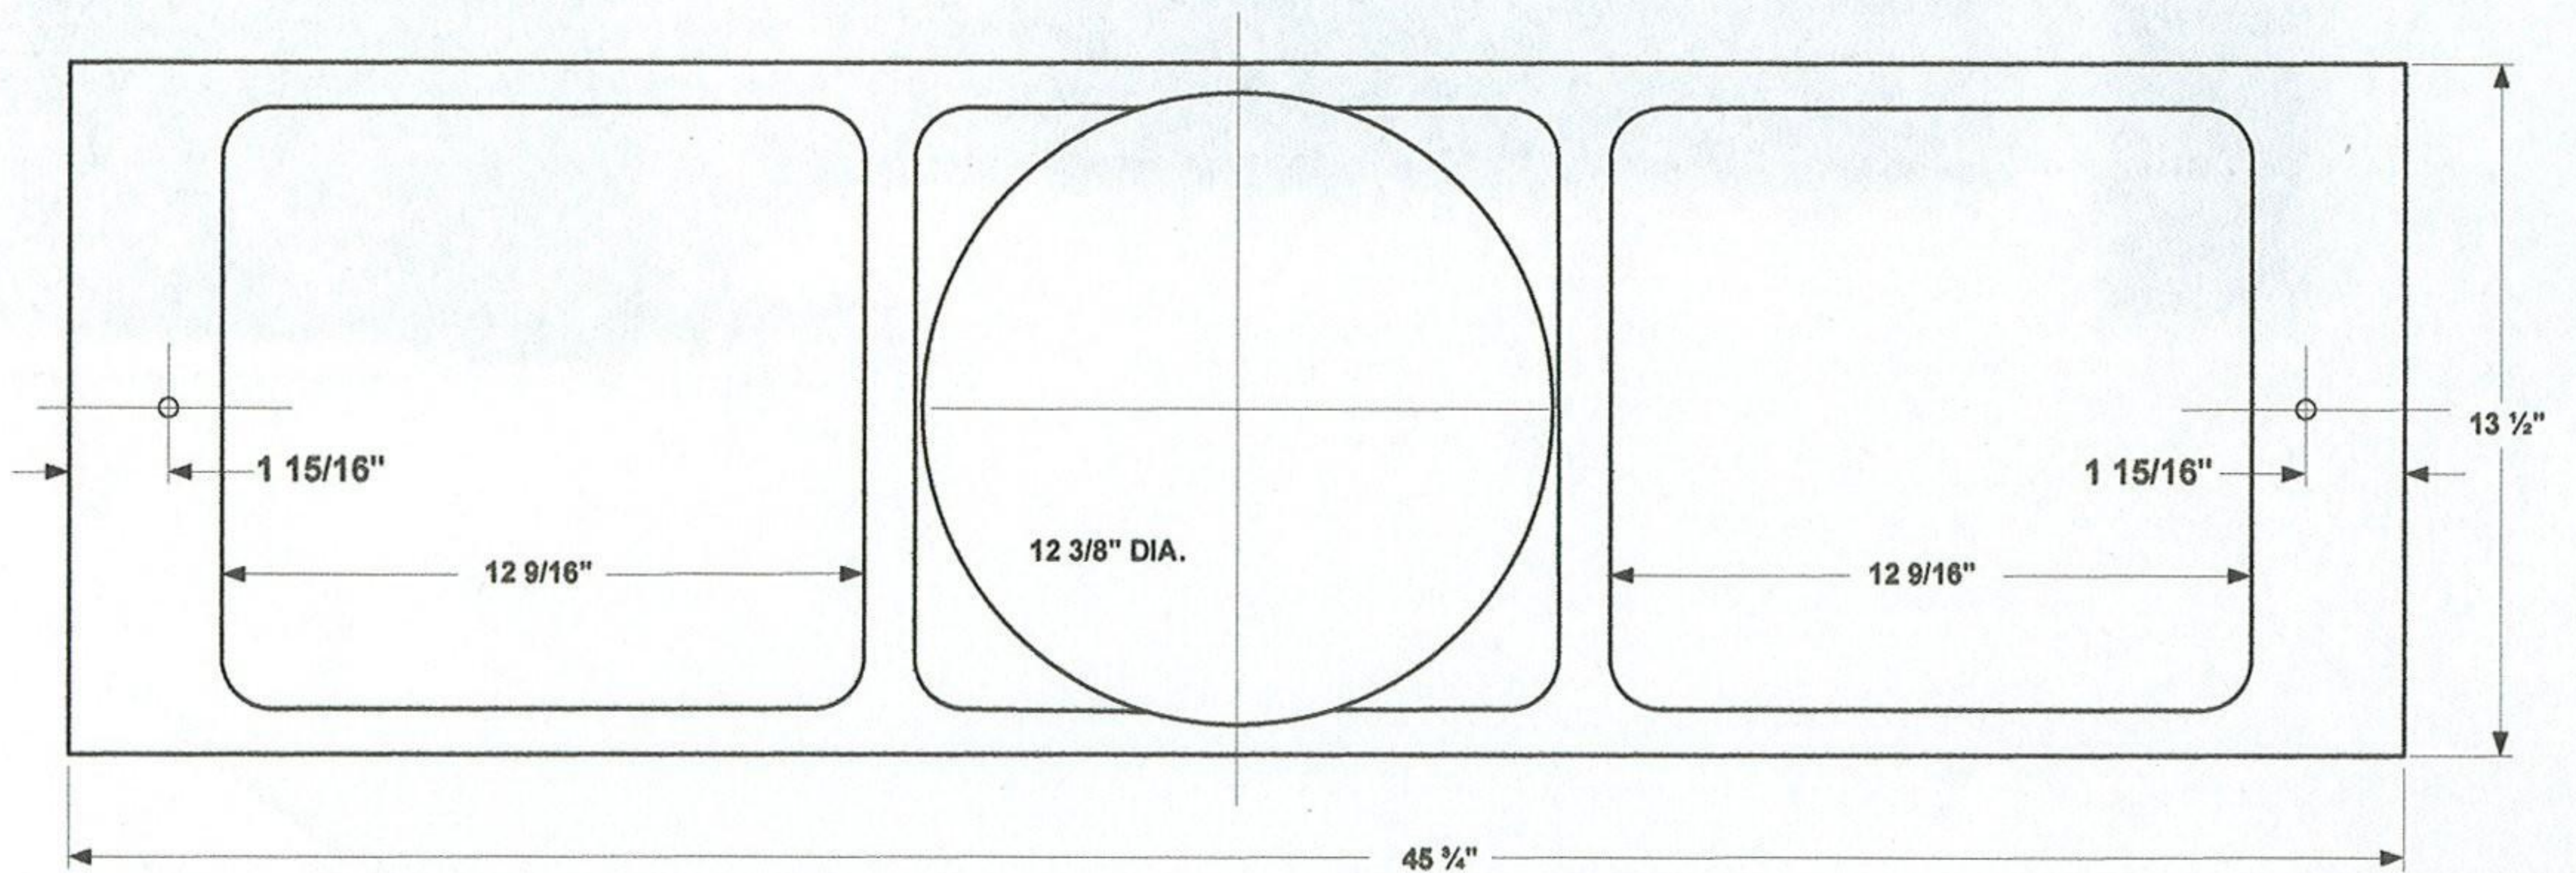

4355 BAFFLE - DETAIL #1

4355 BAFFLE - DETAIL #2

4355 BAFFLE - DETAIL #3

**4355 BAFFLE - DETAIL #4
GRILLE MOUNT VELCRO TABS**

**ALL TABS ARE 1" X 3/4" - SELF ADHESIVE BACK
AND STAPLED TO BAFFLE**

4355 BRACING DETAIL #1

4355 LOWER GRILLE
GRILLE BASE WITH STANDOFFS MOUNTED

TOP RAIL - 9/16" WIDE
AT BASE - 1/2" HIGH

SIDE POST
1" WIDE

CORNER POST
ANGLE CUT ON TWO
ADJACENT SIDES
1 1/2" SQUARE AT BASE

4355 LOWER GRILLE
TOP RAIL INSTALLED